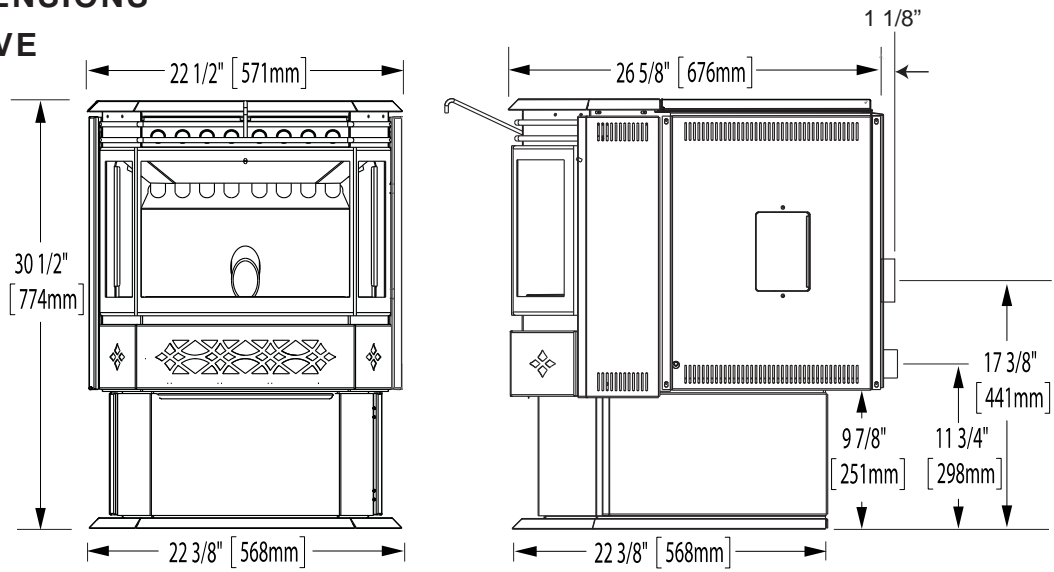

2.1 DIMENSIONS

2.1.1 STOVE

2.1.2 NPI45 COMPLETE WITH NI800 FLASHING

\*In order to install flashing flush to a finished wall and centered within the opening, the front opening of the fireplace or enclosure must be this wide.