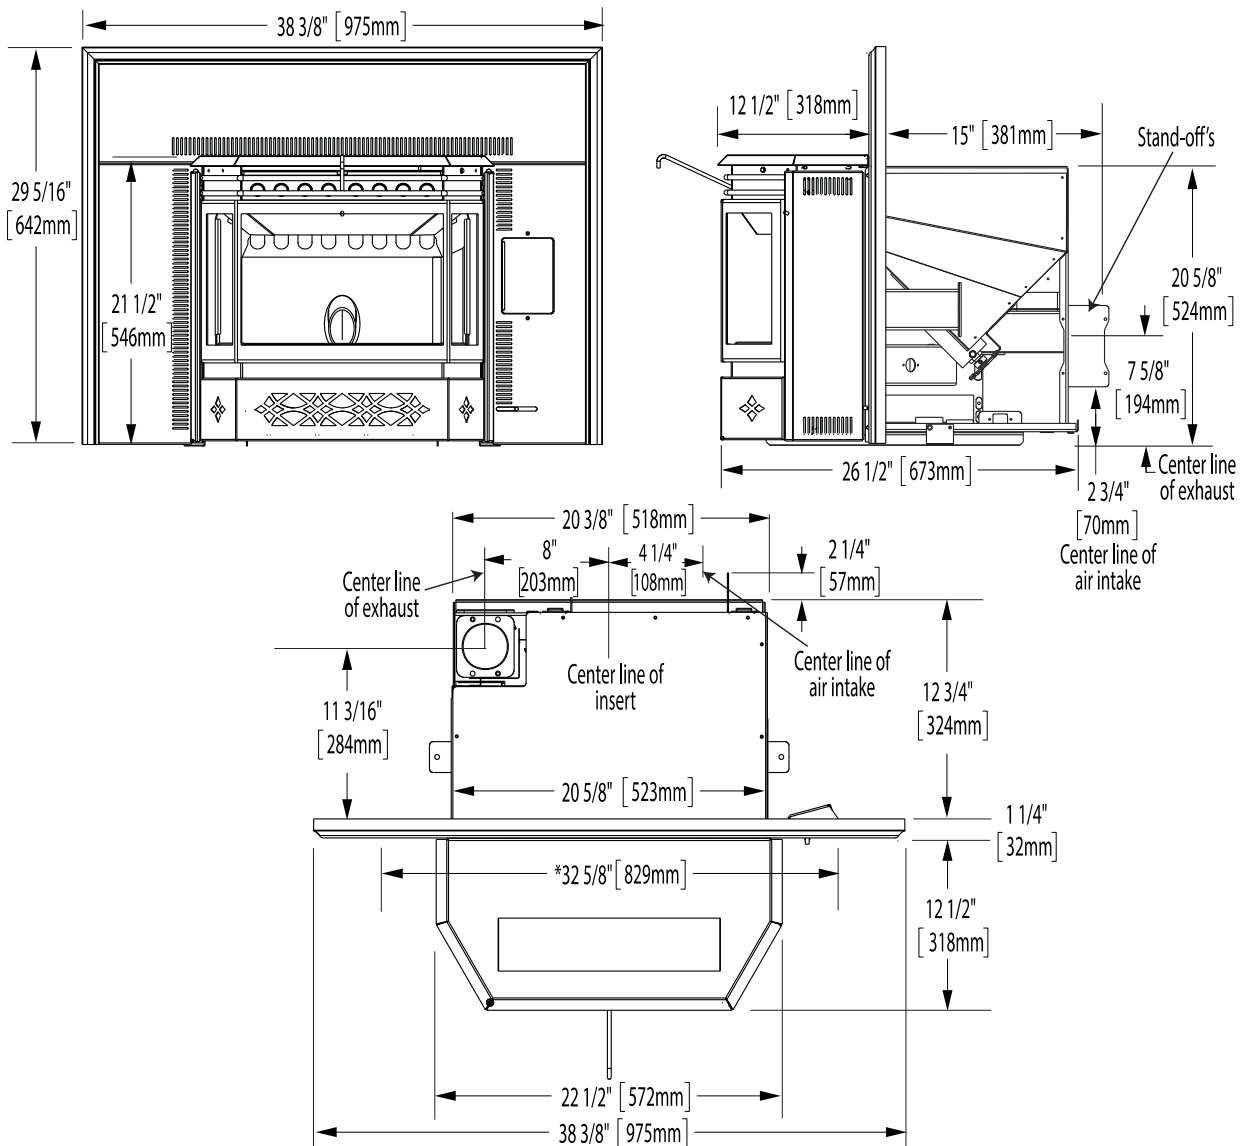

2.1 DIMENSIONS

2.1.1 STOVE

2.1.2 NPI45 COMPLETE WITH NI800 FLASHING

\*In order to install flashing flush to a finished wall and centered within the opening, the front opening of the fireplace or enclosure must be this wide.