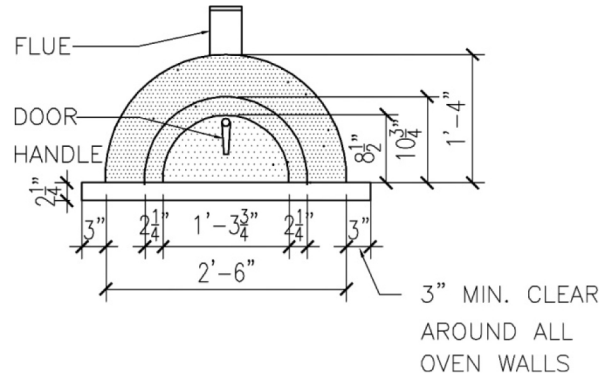

Roma - Precast Wood Fired Oven

Dimensions

Internal Height:	13"
Internal Dimensions:	22" x 22"
External Dimensions:	30" x 30"
Mouth Height:	10.25"
Mouth Width:	16"
Weight:	347 lbs

- Assembles in as little as one hour
- 7 Piece, pre-cast modular kit
- Can reach temperatures in excess of 700° F
- Made of lightweight modern refractory elements
- Designed to be custom finished to fit any style
- Can be installed indoors or out
- Floor pre-tiled with fire bricks
- High Performance in a space saving design