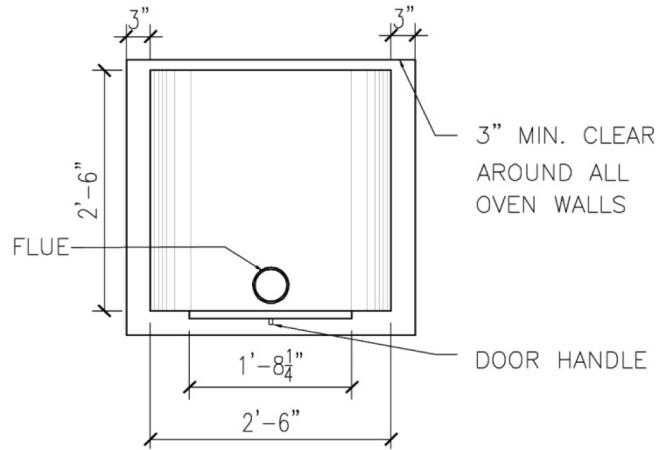

Roma - Precast Wood Fired Oven

Dimensions

Internal Height:	13"
Internal Dimensions:	22" x 22"
External Dimensions:	30" x 30"
Mouth Height:	10.25"
Mouth Width:	16"
Weight:	347 lbs

- Assembles in as little as one hour
- 7 Piece, pre-cast modular kit
- Can reach temperatures in excess of 700° F
- Made of lightweight modern refractory elements
- Designed to be custom finished to fit any style
- Can be installed indoors or out
- Floor pre-tiled with fire bricks
- High Performance in a space saving design