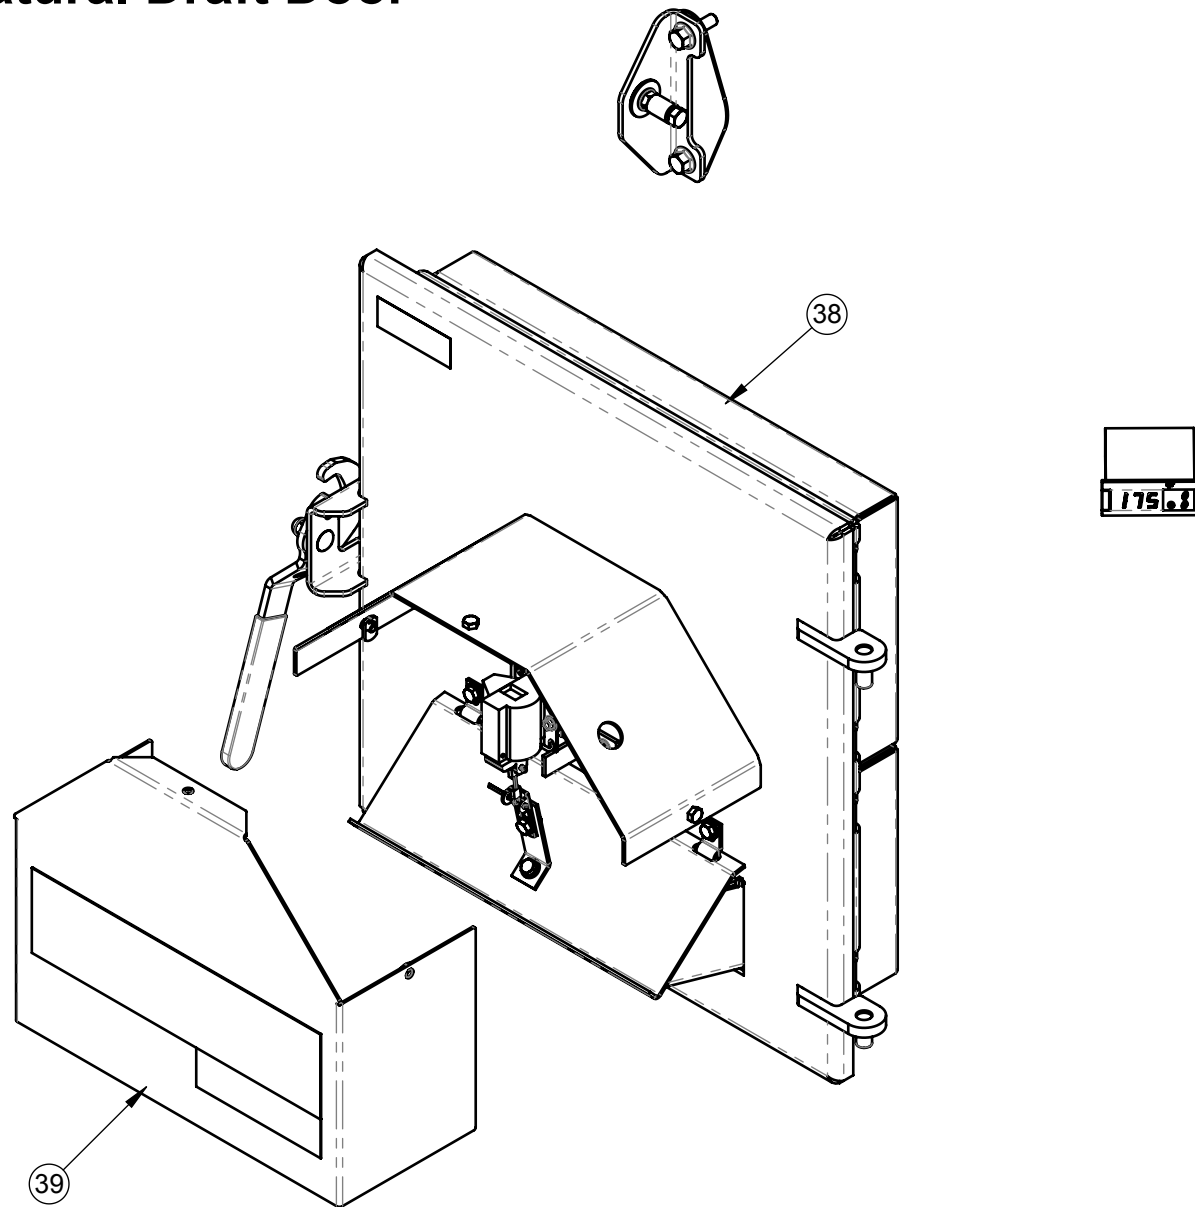

Optional: Natural Draft Door

For parts: www.stove-parts.net.

ITEM NO.	PART NUMBER	DESCRIPTION	QTY.	Not Shown	ITEM NO.	PART NUMBER	DESCRIPTION	QTY.	Not Shown
1	801104	Solenoid, 4x240	1		25	800836	Switch, Toggle, 4x846	2	
2	806103	Damper Lid, FA Door	1		26	800811	Breaker, Circuit, 1 Amp (106-M2-P10-1A)	1	
3	800829	Glass, Jam Jar, Light Fixture	1		27	816203	Cover, Front, Control Box (Assembled)	1	
4	817894	Cover, Metal	1		28	800396	Latch, Clean Out, Lid	2	
5	801065	Siding, Tough Rib, 29 ga. Black 38.25 in. Emp 250	1		29	800397	Keeper, Latch	2	
6	811218	Roof, 250	1		30	816209	Clean Out Lid, Service, 250 (Assembled)	1	
7	811022	Lid, Level Indicator, Empyre (Assembled)	1		31	800839	Cover, Electrical Box	1	
8	810068	Siding Corner, L/H Front & R/H Rear, 250	2		32	806148	Back Cover, 250 (Assembled)	1	
9	819723	Forced Air Door, Cozeburn 250 (Service)	1		33	800939	Valve, Boiler Drain, 0.750 in.	1	
10	807804	Damper Cover, FA Door, Cozeburn (Assembled)	1		34	818813	Insulation, Roxul, Ash Tray, Empyre 250	1	
11	800787	Blower, 163.9 CFM max, 0.5 SP max, 0.95 Amp, 1500 RPM	1		35	810072	Siding Corner, L/H Rear, 250	1	
12	803187	Ash Tray, 250 (Assembled)	1		36	814172	Inside Panel, Bottom, FA Door, 250	1	
13	806502	Latch Keeper, Ash Tray	1		37	814173	Inside Panel, Door, 250	1	
14	803393	Door Hinge, Vertical	1		38	819725	Natural Draft Door, Cozeburn 250, (Service)	1	
15	803394	Shim, Door Hinge	2		39	807805	Damper Cover, ND Door, Cozeburn (Assembled)	1	
16	803144	Leg, 250, Empyre	4		40	815378	Manual, Operator, Cozeburn	1	X
17	815186	Rake, 250	1		41	818657	Manual, Operator, Cozeburn (French)	1	X
18	819485	Siding Corner, R/H Front, 250 (Welded)	1						
19	803251	Wire Harness, Main Power, 250 (Assembled)	1						
20	806612	Wire Harness, Ground Wire, Empyre (Assembled)	1						
21	809456	Wire Harness, FA/ND Door, 250 (Assembled)	1						
22	801070	Siding, Tough Rib, 29 ga. Charcoal 49 in. Emp 250	1						
23	801058	Insulation, Fibreglass	1						
24	810268	Display, Temperature Controller, Electronic, TS	1