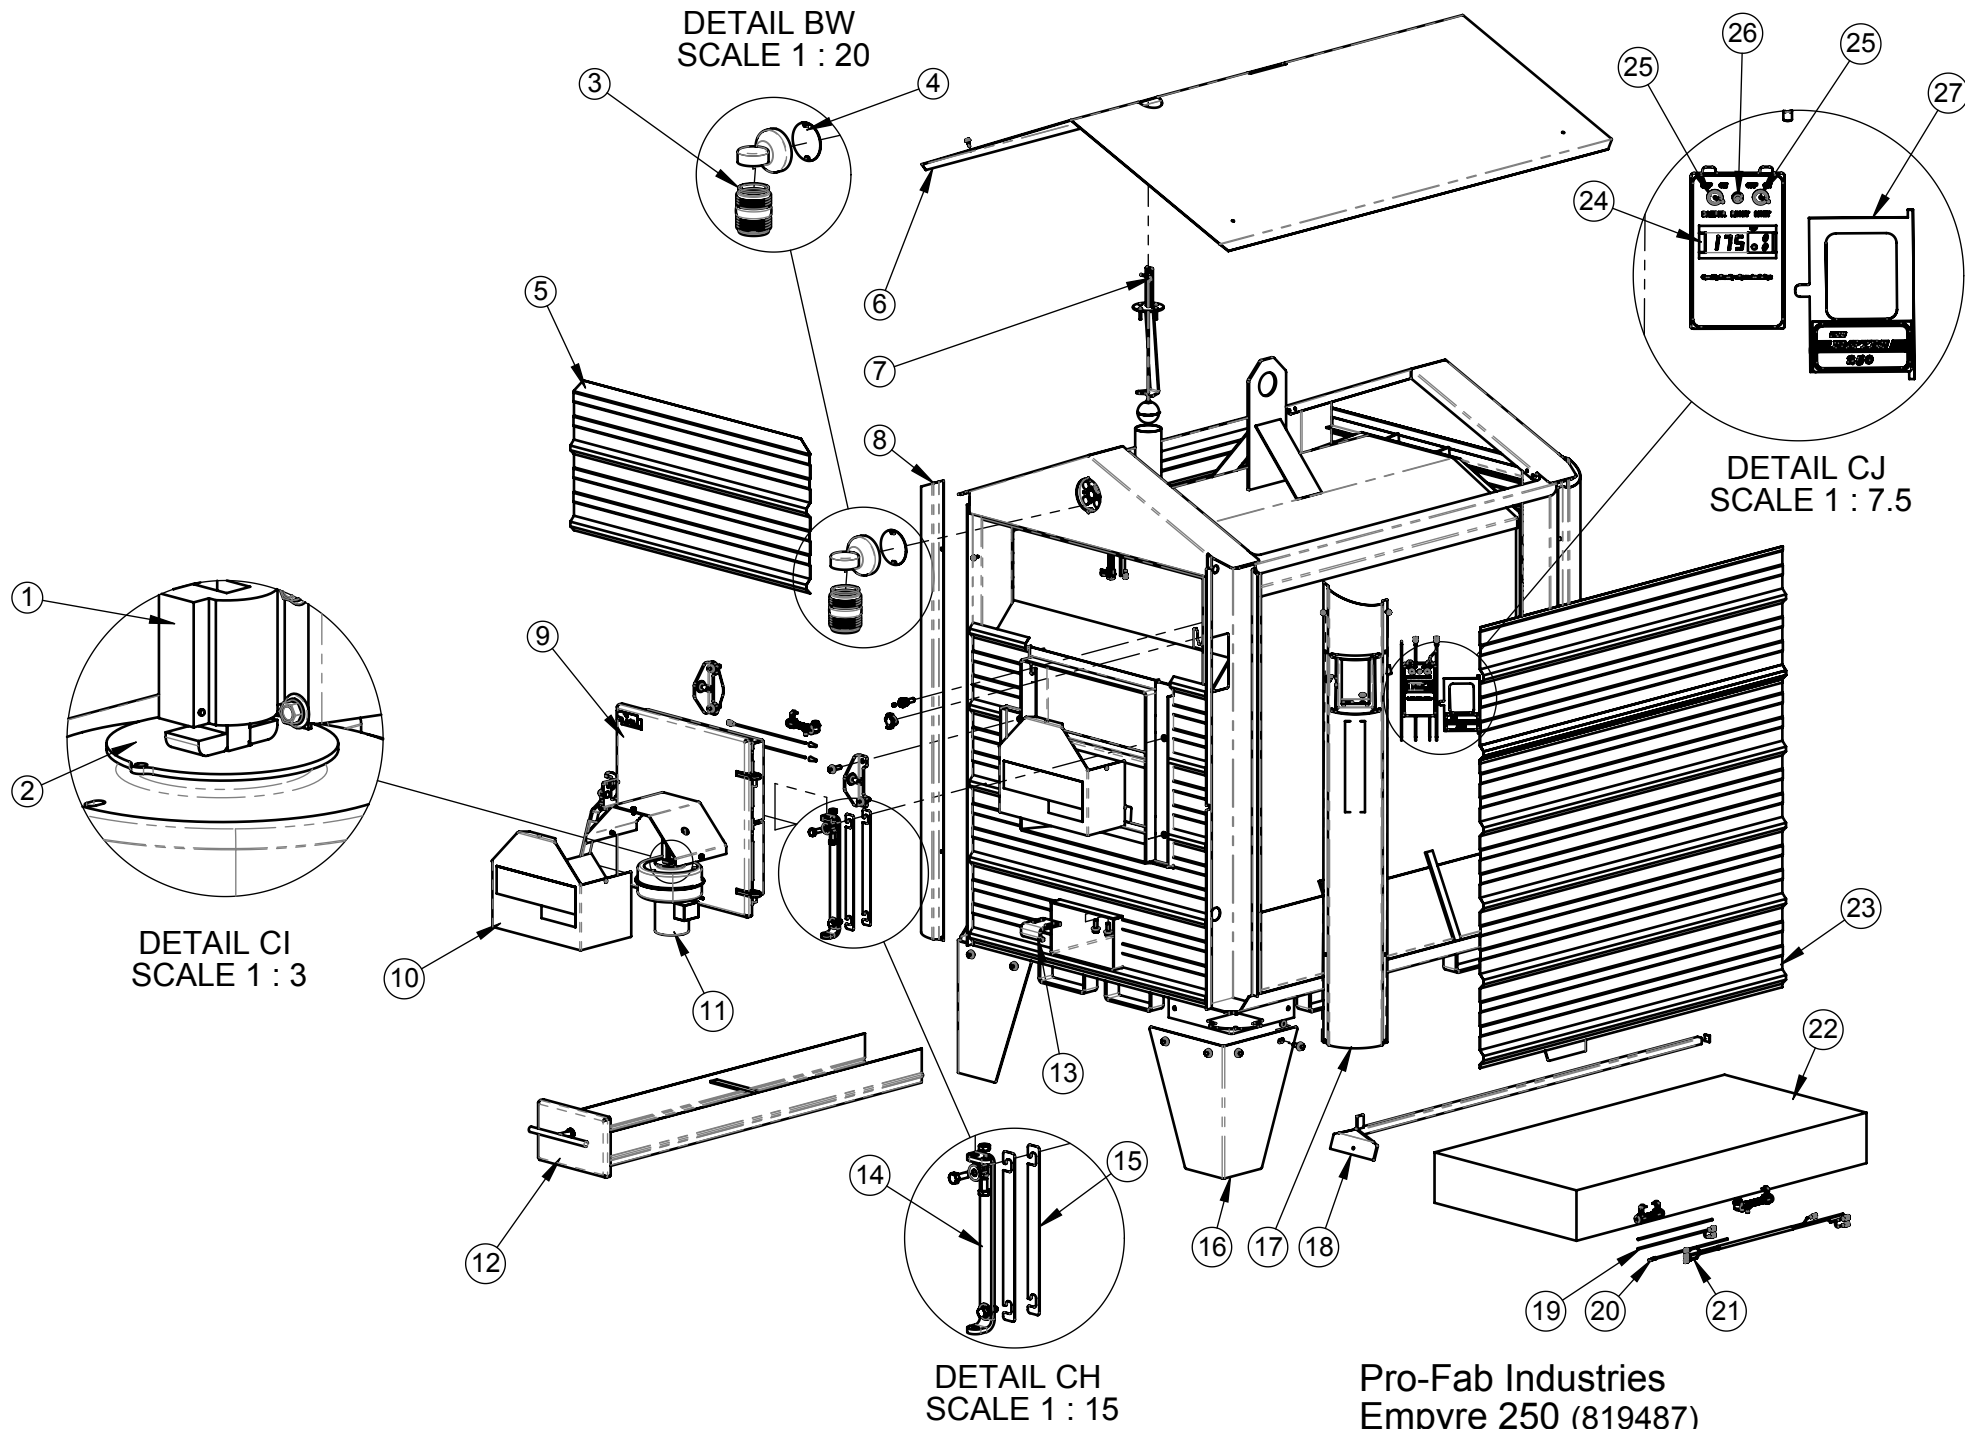

Oobadiyah's

1-800-968-8604

WOODSTOVES

Serving you online since 1999

ITEM NO.	PART NUMBER	DESCRIPTION	QTY.	Not Shown
1	801104	Solenoid, 4x240	1	
2	806103	Damper Lid, FA Door	1	
3	800829	Glass, Jam Jar, Light Fixture	1	
4	817894	Cover, Metal	1	
5	801065	Siding, Tough Rib, 29 ga. Black 38.25 in. Emp 250	1	
6	811218	Roof, 250	1	
7	811022	Lid, Level Indicator, Empyre (Assembled)	1	
8	810068	Siding Corner, L/H Front & R/H Rear, 250	2	
9	819720	Forced Air Door, 250 (Service)	1	
10	803441	Damper Cover, FA Door, Empyre (Assembled)	1	
11	800787	Blower, 163.9 CFM max, 0.5 SP max, 0.95 Amp, 1500 RPM	1	
12	803187	Ash Tray, 250 (Assembled)	1	
13	806502	Latch Keeper, Ash Tray	1	
14	803393	Door Hinge, Vertical	1	
15	803394	Shim, Door Hinge	2	
16	803144	Leg, 250, Empyre	4	
17	819485	Siding Corner, R/H Front, 250 (Welded)	1	
18	815186	Rake, 250	1	
19	803251	Wire Harness, Main Power, 250 (Assembled)	1	
20	806612	Wire Harness, Ground Wire, Empyre (Assembled)	1	
21	809456	Wire Harness, FA/ND Door, 250 (Assembled)	1	

ITEM NO.	PART NUMBER	DESCRIPTION	QTY.	Not Shown
22	801058	Insulation, Fibreglass	1	
23	801070	Siding, Tough Rib, 29 ga. Charcoal 49 in. Emp 250	1	
24	810268	Display, Temperature Controller, Electronic, TS	1	
25	800836	Switch, Toggle, 4x846	2	
26	800811	Breaker, Circuit, 1 Amp (106-M2-P10-1A)	1	
27	816203	Cover, Front, Control Box (Assembled)	1	
28	800396	Latch, Clean Out, Lid	2	
29	816209	Clean Out Lid, Service, 250 (Assembled)	1	
30	800397	Keeper, Latch	2	
31	800839	Cover, Electrical Box	1	
32	806148	Back Cover, 250 (Assembled)	1	
33	800939	Valve, Boiler Drain, 0.750 in.	1	
34	818813	Insulation, Roxul, Ash Tray, Empyre 250	1	
35	810072	Siding Corner, L/H Rear, 250	1	
36	814172	Inside Panel, Bottom, FA Door, 250	1	
37	814173	Inside Panel, Door, 250	1	
38	819722	Natural Draft Door, 250 (Service)	1	
39	800543	Damper Cover, ND Door, Empyre (Assembled)	1	
40	812239	Manual, Operator, Empyre, CDN, English	1	X
41	812240	Manual, Operator, Empyre, US, English	1	X