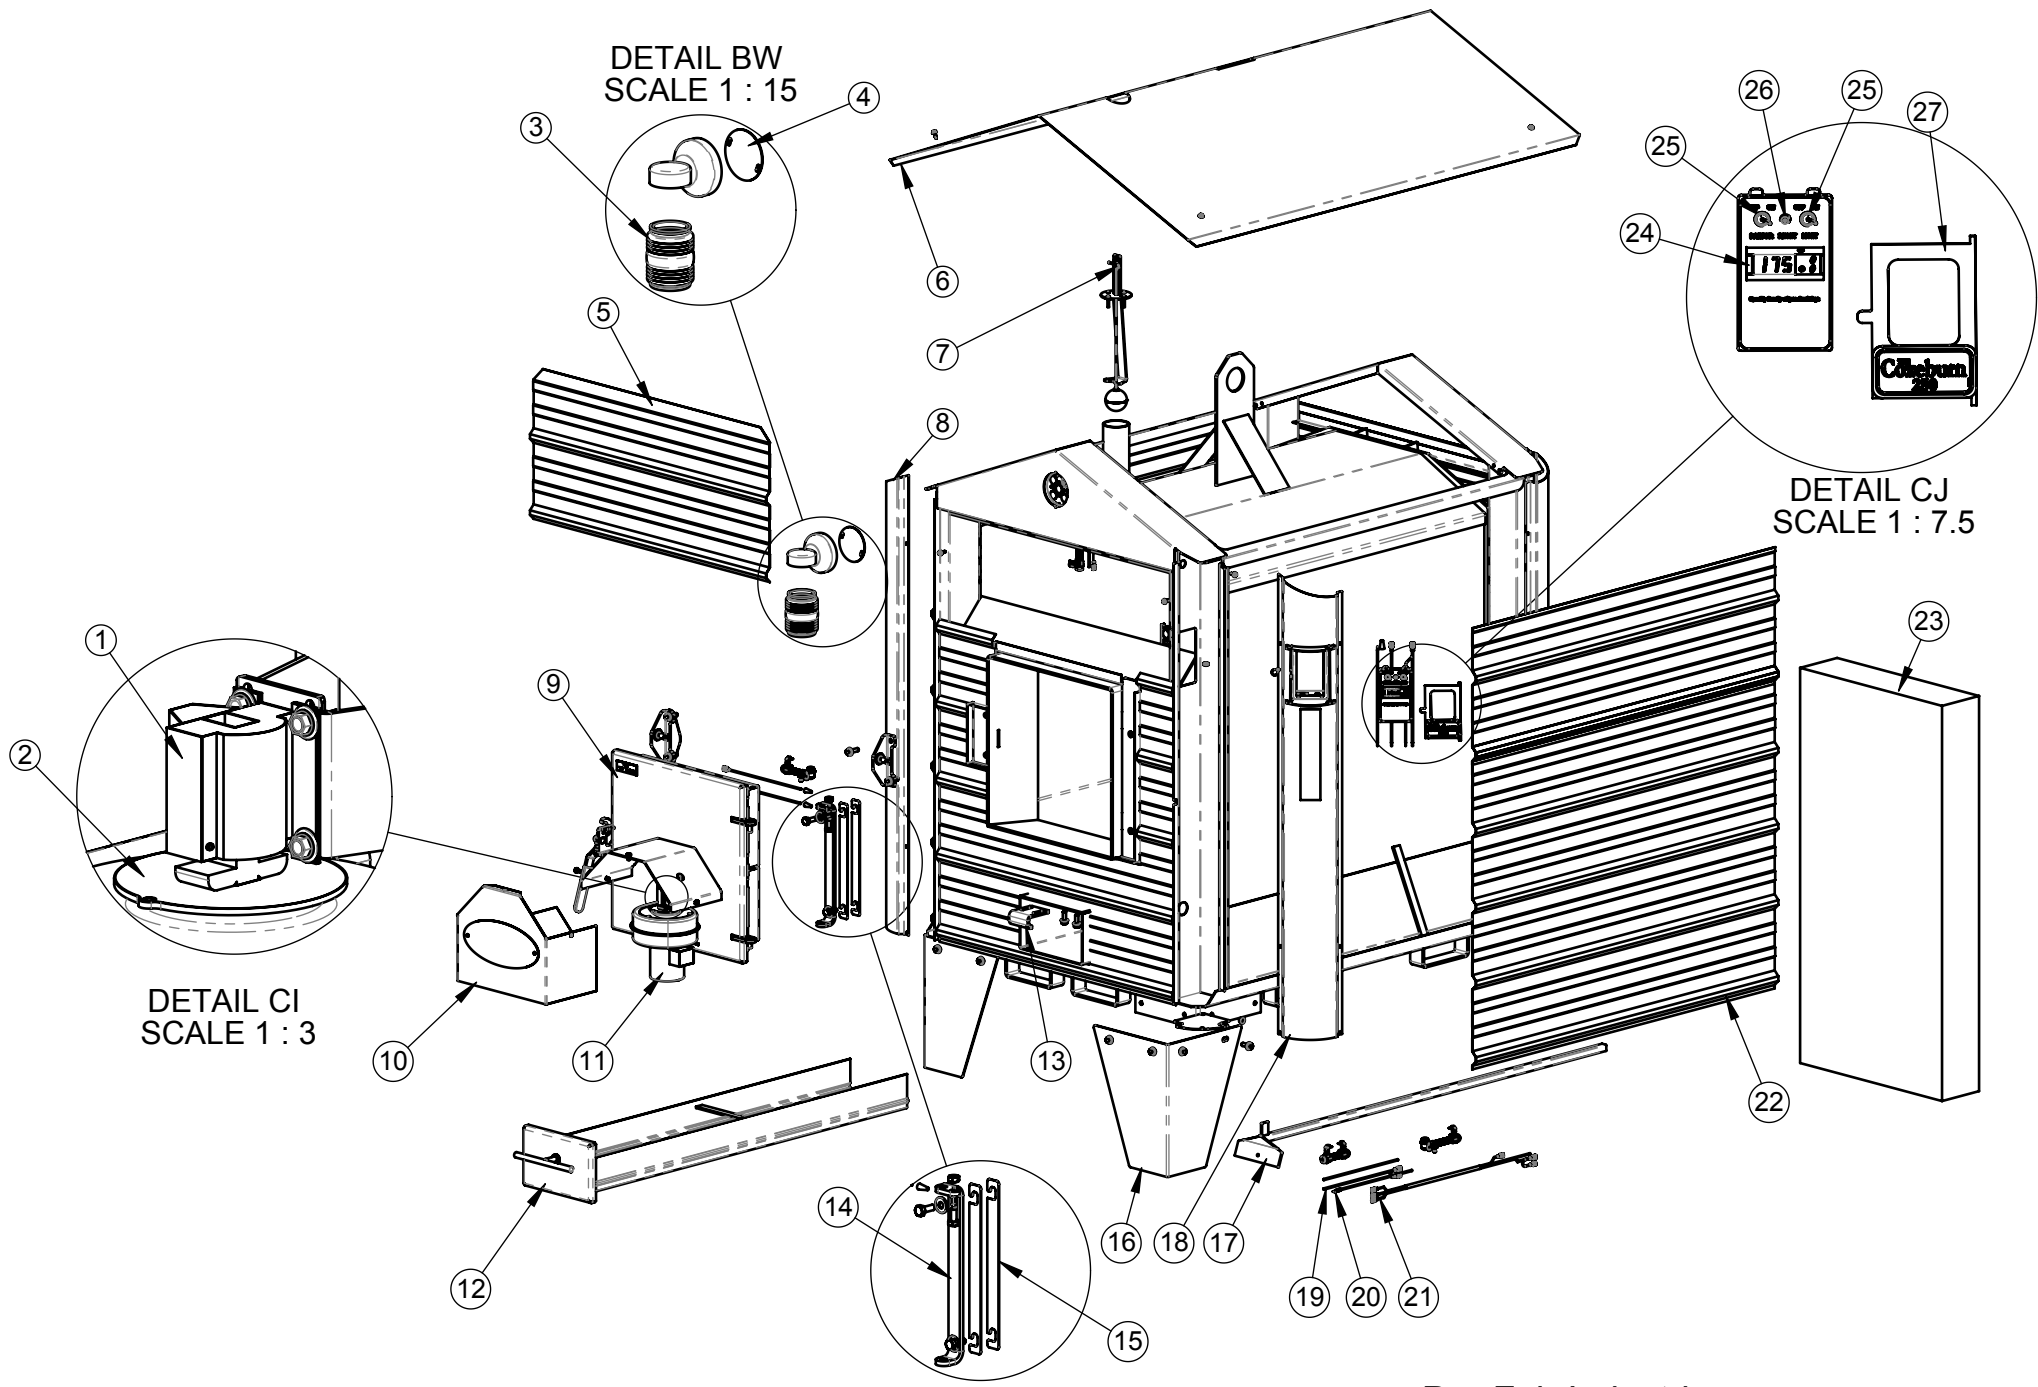

For parts: www.stove-parts.net

Pro-Fab Industries
 Empyre 250 (819487)
 Service Parts List 820060 R0
 Page 2 of 4

Optional: Natural Draft Door

For parts: www.stove-parts.net.

ITEM NO.	PART NUMBER	DESCRIPTION	QTY.	Not Shown	ITEM NO.	PART NUMBER	DESCRIPTION	QTY.	Not Shown
1	801104	Solenoid, 4x240	1		25	800836	Switch, Toggle, 4x846	2	
2	806103	Damper Lid, FA Door	1		26	800811	Breaker, Circuit, 1 Amp (106-M2-P10-1A)	1	
3	800829	Glass, Jam Jar, Light Fixture	1		27	816203	Cover, Front, Control Box (Assembled)	1	
4	817894	Cover, Metal	1		28	800396	Latch, Clean Out, Lid	2	
5	801065	Siding, Tough Rib, 29 ga. Black 38.25 in. Emp 250	1		29	800397	Keeper, Latch	2	
6	811218	Roof, 250	1		30	816209	Clean Out Lid, Service, 250 (Assembled)	1	
7	811022	Lid, Level Indicator, Empyre (Assembled)	1		31	800839	Cover, Electrical Box	1	
8	810068	Siding Corner, L/H Front & R/H Rear, 250	2		32	806148	Back Cover, 250 (Assembled)	1	
9	819723	Forced Air Door, Cozeburn 250 (Service)	1		33	800939	Valve, Boiler Drain, 0.750 in.	1	
10	807804	Damper Cover, FA Door, Cozeburn (Assembled)	1		34	818813	Insulation, Roxul, Ash Tray, Empyre 250	1	
11	800787	Blower, 163.9 CFM max, 0.5 SP max, 0.95 Amp, 1500 RPM	1		35	810072	Siding Corner, L/H Rear, 250	1	
12	803187	Ash Tray, 250 (Assembled)	1		36	814172	Inside Panel, Bottom, FA Door, 250	1	
13	806502	Latch Keeper, Ash Tray	1		37	814173	Inside Panel, Door, 250	1	
14	803393	Door Hinge, Vertical	1		38	819725	Natural Draft Door, Cozeburn 250, (Service)	1	
15	803394	Shim, Door Hinge	2		39	807805	Damper Cover, ND Door, Cozeburn (Assembled)	1	
16	803144	Leg, 250, Empyre	4		40	815378	Manual, Operator, Cozeburn	1	X
17	815186	Rake, 250	1		41	818657	Manual, Operator, Cozeburn (French)	1	X
18	819485	Siding Corner, R/H Front, 250 (Welded)	1						
19	803251	Wire Harness, Main Power, 250 (Assembled)	1						
20	806612	Wire Harness, Ground Wire, Empyre (Assembled)	1						
21	809456	Wire Harness, FA/ND Door, 250 (Assembled)	1						
22	801070	Siding, Tough Rib, 29 ga. Charcoal 49 in. Emp 250	1						
23	801058	Insulation, Fibreglass	1						
24	810268	Display, Temperature Controller, Electronic, TS	1						