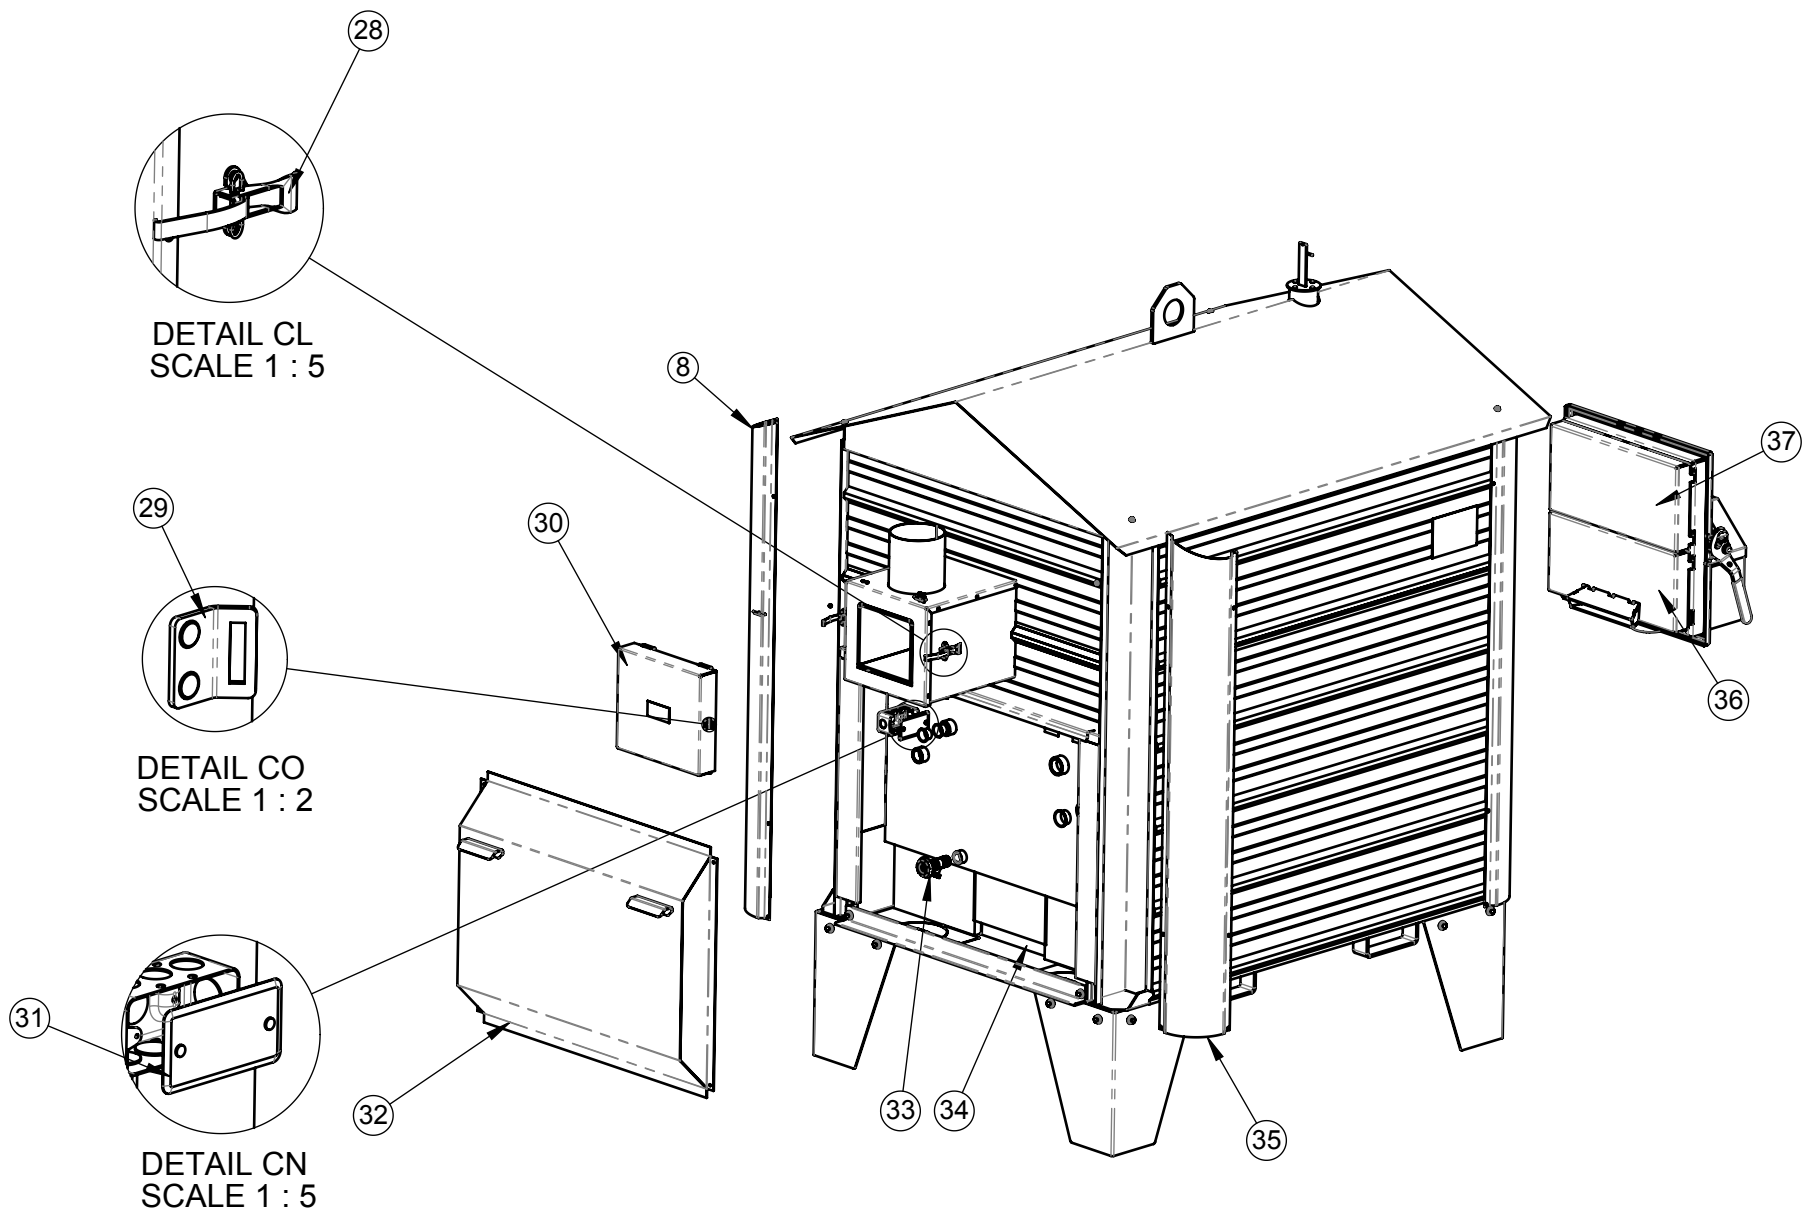

For parts: www.stove-parts.net

Pro-Fab Industries
 Empyre 250 (819487)
 Service Parts List 820060 R0
 Page 2 of 4

Optional: Natural Draft Door

For parts: www.stove-parts.net.

ITEM NO.	PART NUMBER	DESCRIPTION	QTY.	Not Shown	ITEM NO.	PART NUMBER	DESCRIPTION	QTY.	Not Shown
1	801104	Solenoid, 4x240	1		25	800836	Switch, Toggle, 4x846	2	
2	806103	Damper Lid, FA Door	1		26	800811	Breaker, Circuit, 1 Amp (106-M2-P10-1A)	1	
3	800829	Glass, Jam Jar, Light Fixture	1		27	816203	Cover, Front, Control Box (Assembled)	1	
4	817894	Cover, Metal	1		28	800396	Latch, Clean Out, Lid	2	
5	801065	Siding, Tough Rib, 29 ga. Black 38.25 in. Emp 250	1		29	800397	Keeper, Latch	2	
6	811218	Roof, 250	1		30	816209	Clean Out Lid, Service, 250 (Assembled)	1	
7	811022	Lid, Level Indicator, Empyre (Assembled)	1		31	800839	Cover, Electrical Box	1	
8	810068	Siding Corner, L/H Front & R/H Rear, 250	2		32	806148	Back Cover, 250 (Assembled)	1	
9	819723	Forced Air Door, Cozeburn 250 (Service)	1		33	800939	Valve, Boiler Drain, 0.750 in.	1	
10	807804	Damper Cover, FA Door, Cozeburn (Assembled)	1		34	818813	Insulation, Roxul, Ash Tray, Empyre 250	1	
11	800787	Blower, 163.9 CFM max, 0.5 SP max, 0.95 Amp, 1500 RPM	1		35	810072	Siding Corner, L/H Rear, 250	1	
12	803187	Ash Tray, 250 (Assembled)	1		36	814172	Inside Panel, Bottom, FA Door, 250	1	
13	806502	Latch Keeper, Ash Tray	1		37	814173	Inside Panel, Door, 250	1	
14	803393	Door Hinge, Vertical	1		38	819725	Natural Draft Door, Cozeburn 250, (Service)	1	
15	803394	Shim, Door Hinge	2		39	807805	Damper Cover, ND Door, Cozeburn (Assembled)	1	
16	803144	Leg, 250, Empyre	4		40	815378	Manual, Operator, Cozeburn	1	X
17	815186	Rake, 250	1		41	818657	Manual, Operator, Cozeburn (French)	1	X
18	819485	Siding Corner, R/H Front, 250 (Welded)	1						
19	803251	Wire Harness, Main Power, 250 (Assembled)	1						
20	806612	Wire Harness, Ground Wire, Empyre (Assembled)	1						
21	809456	Wire Harness, FA/ND Door, 250 (Assembled)	1						
22	801070	Siding, Tough Rib, 29 ga. Charcoal 49 in. Emp 250	1						
23	801058	Insulation, Fibreglass	1						
24	810268	Display, Temperature Controller, Electronic, TS	1						