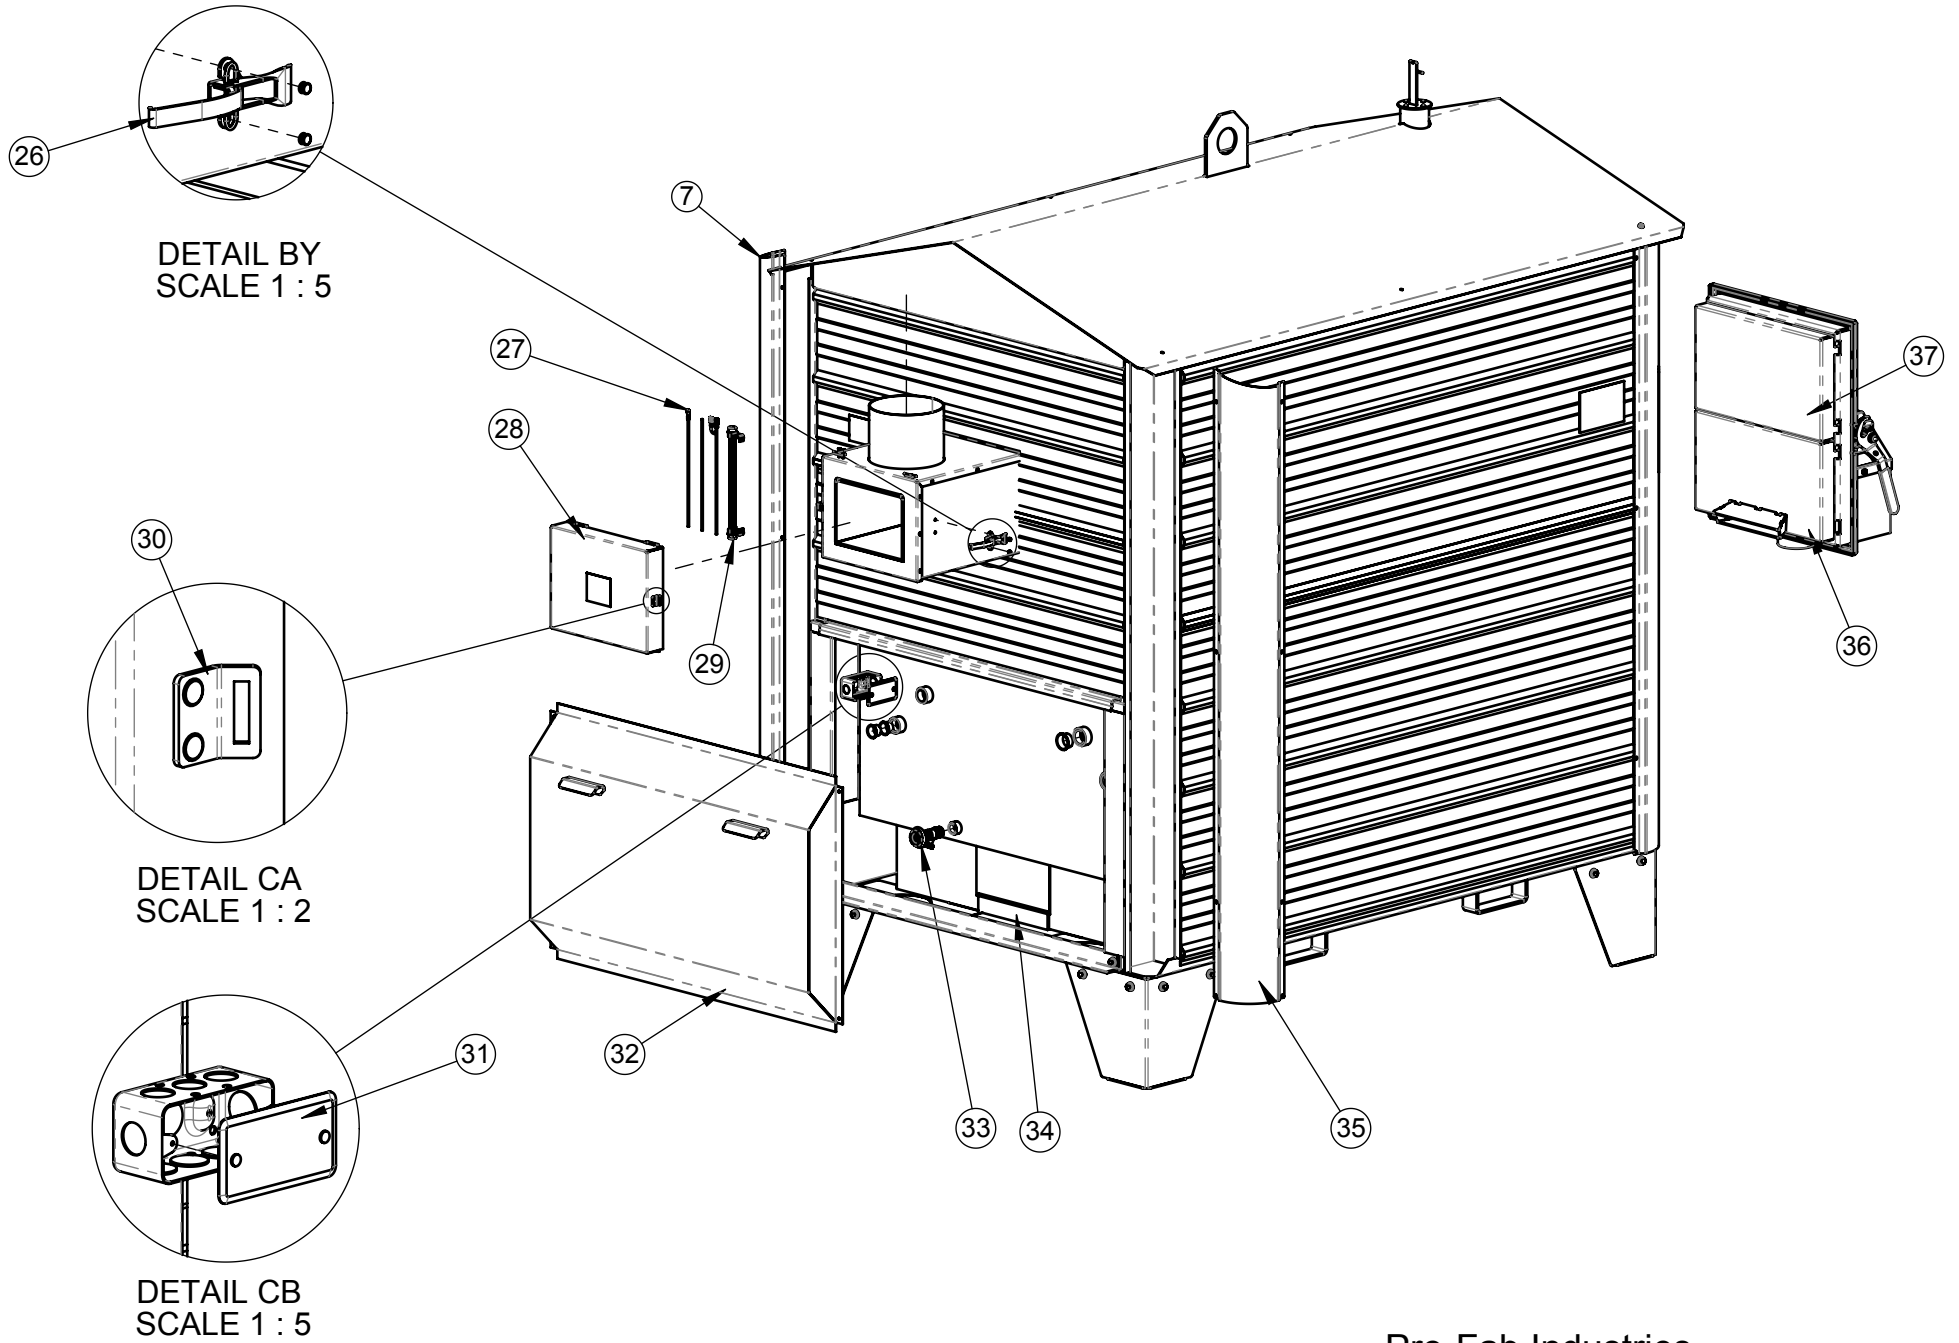

For parts: www.stove-parts.net

Pro-Fab Industries
Empyre 450 (819690)
Service Parts List 820056 R0
Page 3 of 4