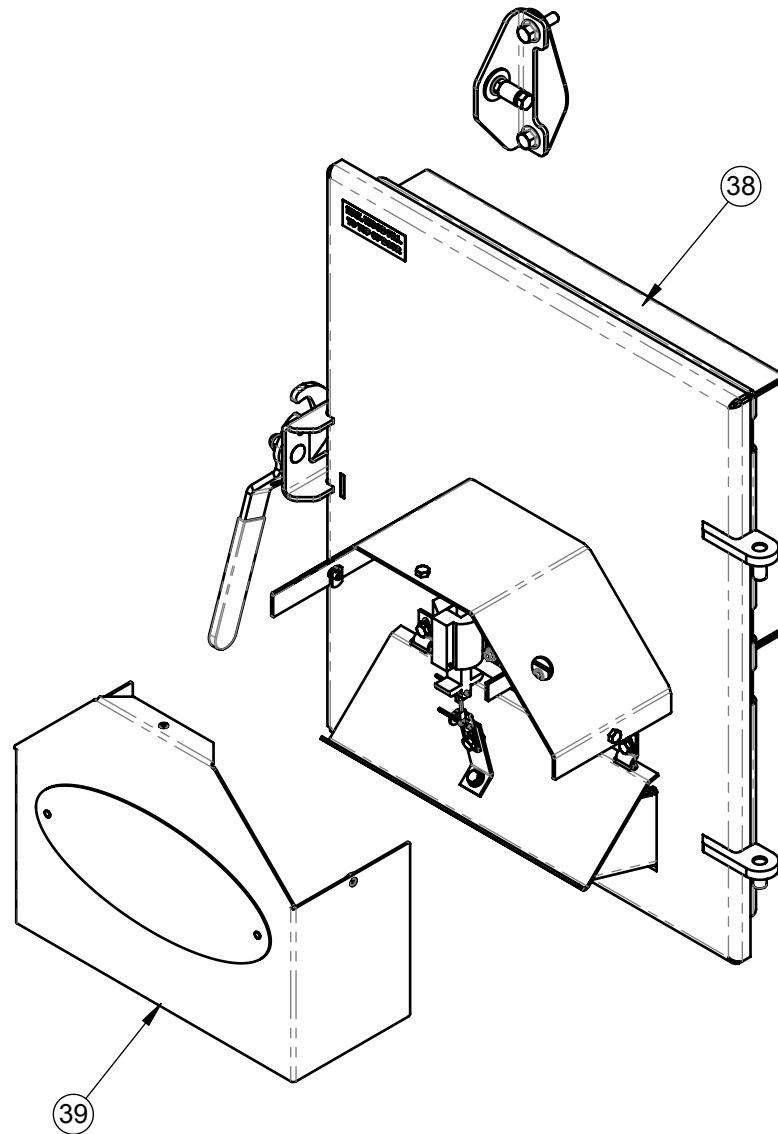

Optional: Natural Draft Door

For parts: www.stove-parts.net

Pro-Fab Industries
Cozeburn 450 (819658)
Service Parts List 820059 R0
Page 4 of 4