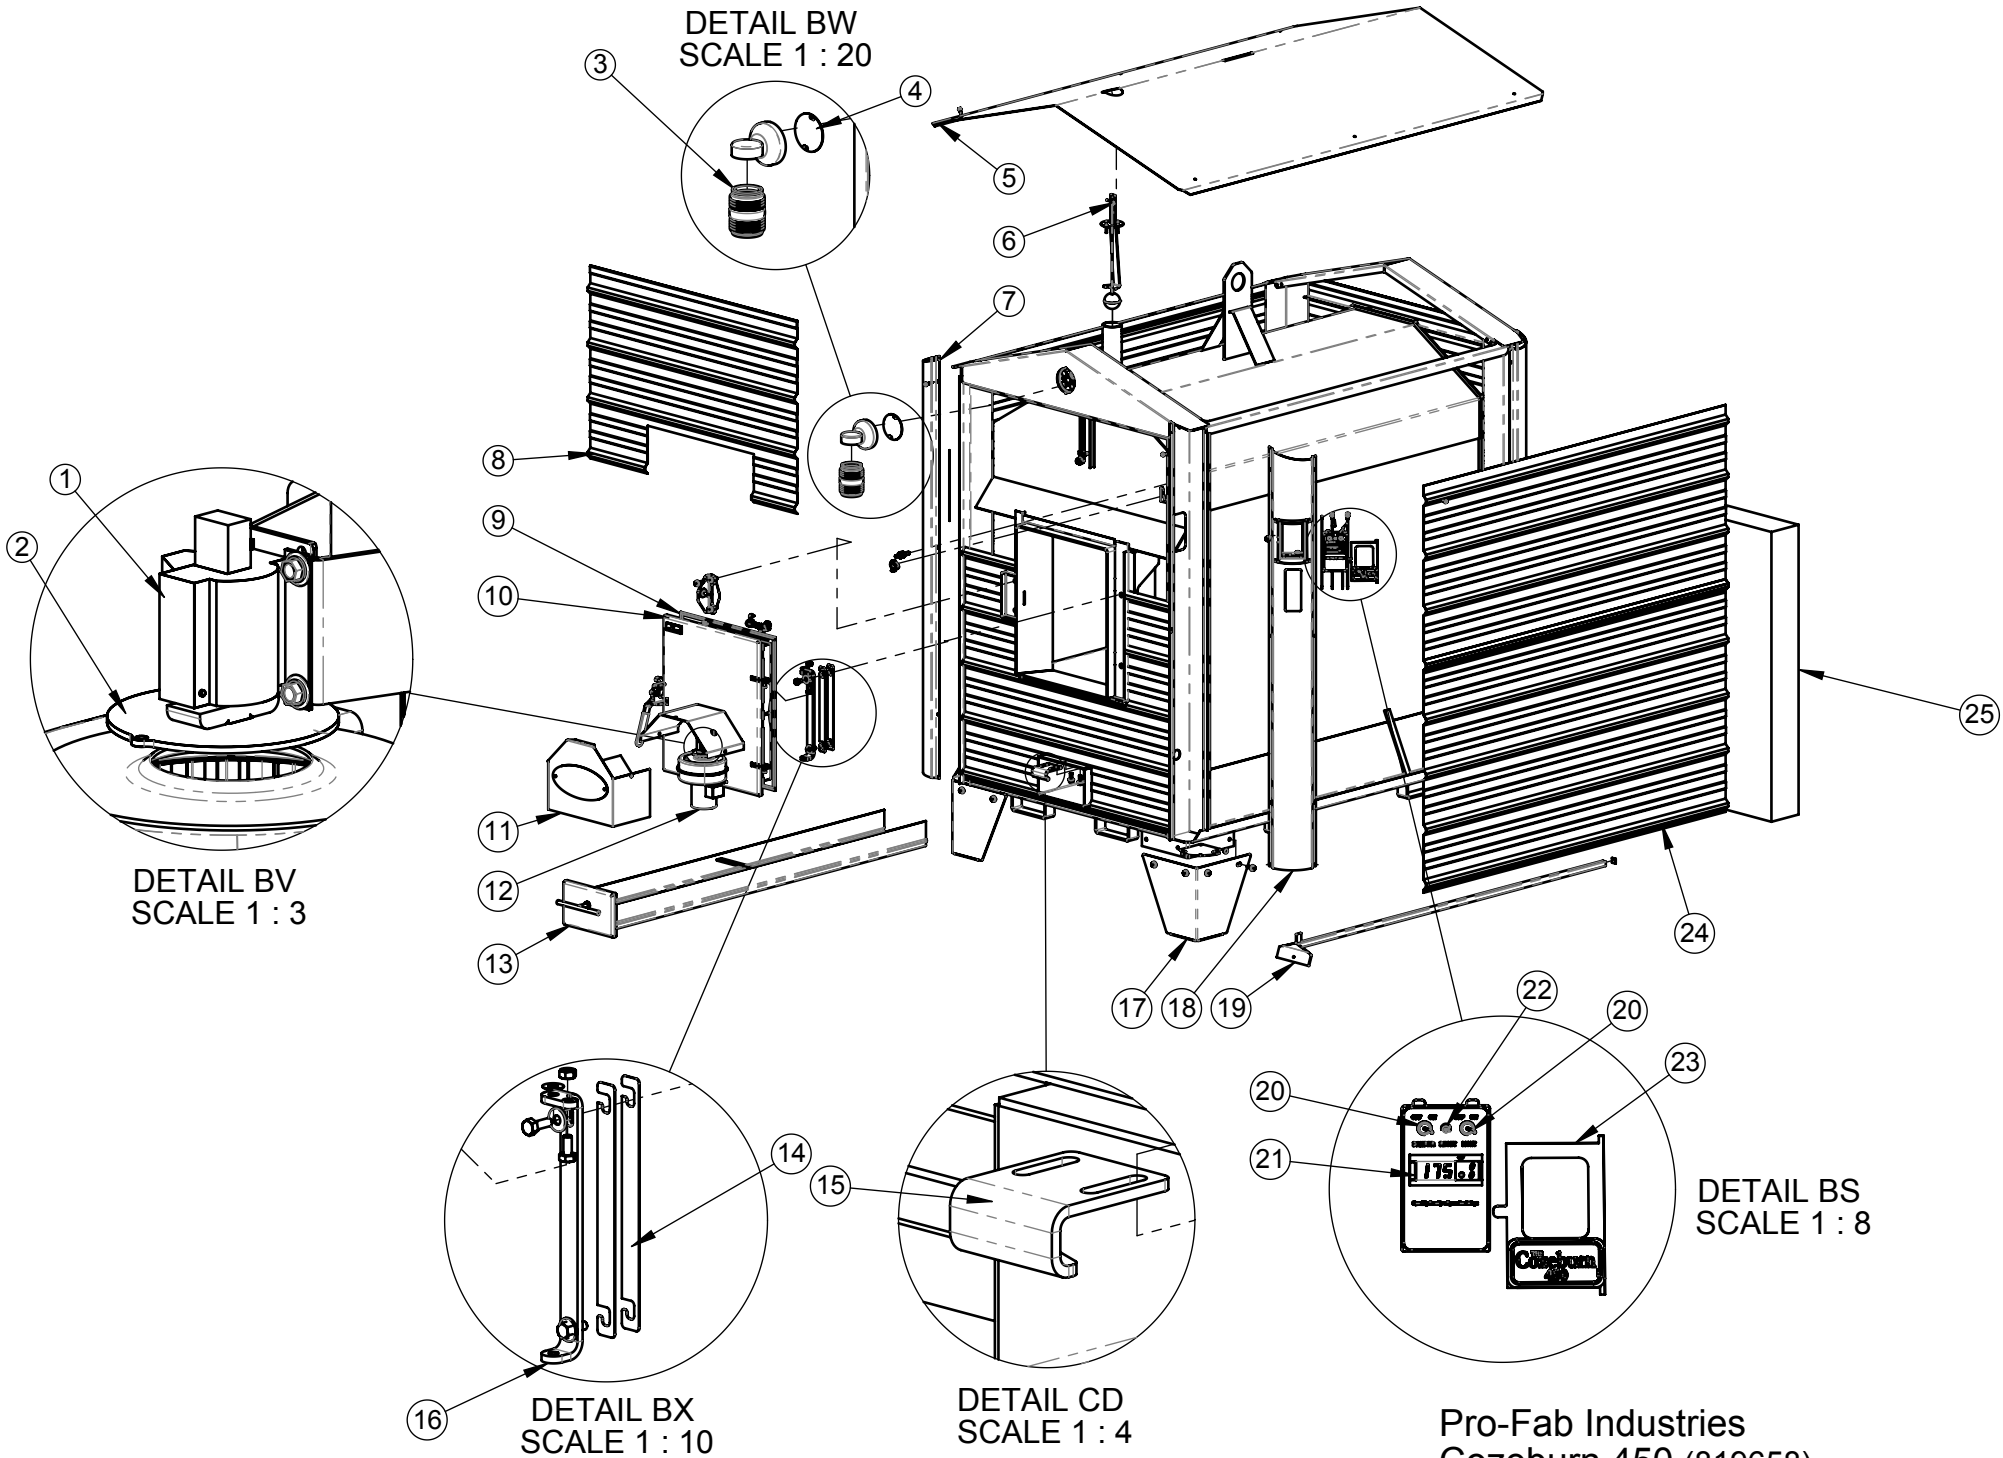

ITEM NO.	PART NUMBER	DESCRIPTION	QTY.	Not Shown
1	801104	Solenoid, 4x240	1	
2	806103	Damper Lid, FA Door	1	
3	810267	Glass, Jam Jar, Light Fixture	1	
4	817894	Cover, Metal	1	
5	811064	Roof, 450	1	
6	811022	Lid, Level Indicator, Empyre (Assembled)	1	
7	811062	Siding Corner, L/H Front & R/H Rear, 450	2	
8	801066	Siding, Tough Rib, 29 ga. Black 45.875 in. Emp 450	1	
9	814186	Rope, Fiberglass, Super Duty, Insulation, White, 0.75 in.	1	
10	819729	Forced Air Door, Cozeburn 450 (Service)	1	
11	807804	Damper Cover, FA Door, Cozeburn (Assembled)	1	
12	800787	Blower, 163.9 CFM max, 0.5 SP max, 0.95 Amp, 1500 RPM	1	
13	809397	Ash Tray, 450 (Assembled)	1	
14	803394	Shim, Door Hinge	2	
15	806502	Latch Keeper, Ash Tray	1	
16	803393	Door Hinge, Vertical	1	
17	803302	Leg, Empyre, 450	4	
18	819688	Siding Corner, R/H Front, 450 (Welded)	1	
19	815188	Rake, 450	1	
20	800836	Switch, Toggle, 4x846	2	
21	810268	Display, Temperature Controller, Electronic, TS	1	
22	800811	Breaker, Circuit, 1 Amp (106-M2-P10-1A)	1	

For parts: www.stove-parts.net

ITEM NO.	PART NUMBER	DESCRIPTION	QTY.	Not Shown
23	816203	Cover, Front, Control Box (Assembled)	1	
24	801071	Siding, Tough Rib, 29 ga. Charcoal 66.75 in. Emp 450	1	
25	801058	Insulation, Fibreglass	1	
26	800396	Latch, Clean Out, Lid	2	
27	806612	Wire Harness, Ground Wire, Empyre (Assembled)	1	
28	803411	Wire Harness, Main Power, 450	1	
29	816210	Clean Out Lid, Service, 450 (Assembled)	1	
30	800397	Keeper, Latch	2	
31	800839	Cover, Electrical Box	1	
32	806147	Back Cover, 450 (Assembled)	1	
33	800939	Valve, Boiler Drain, 0.750 in.	1	
34	818814	Insulation, Roxul, Ash Tray, Empyre 450	1	
35	811059	Siding Corner, L/H Rear, 450	1	
36	814170	Inside Panel, Bottom, FA Door, 450	1	
37	814805	Fire Shield, Door, Empyre 450	1	
38	819730	Natural Draft Door, Cozeburn 450 (Service)	1	
39	807805	Damper Cover, ND Door, Cozeburn (Assembled)	1	
40	815378	Manual, Operator, Cozeburn	1	X
41	818657	Manual, Operator, Cozeburn (French)	1	X

Pro-Fab Industries
Cozeburn 450 (819658)
Service Parts List 820059 R0
Page 1 of 4