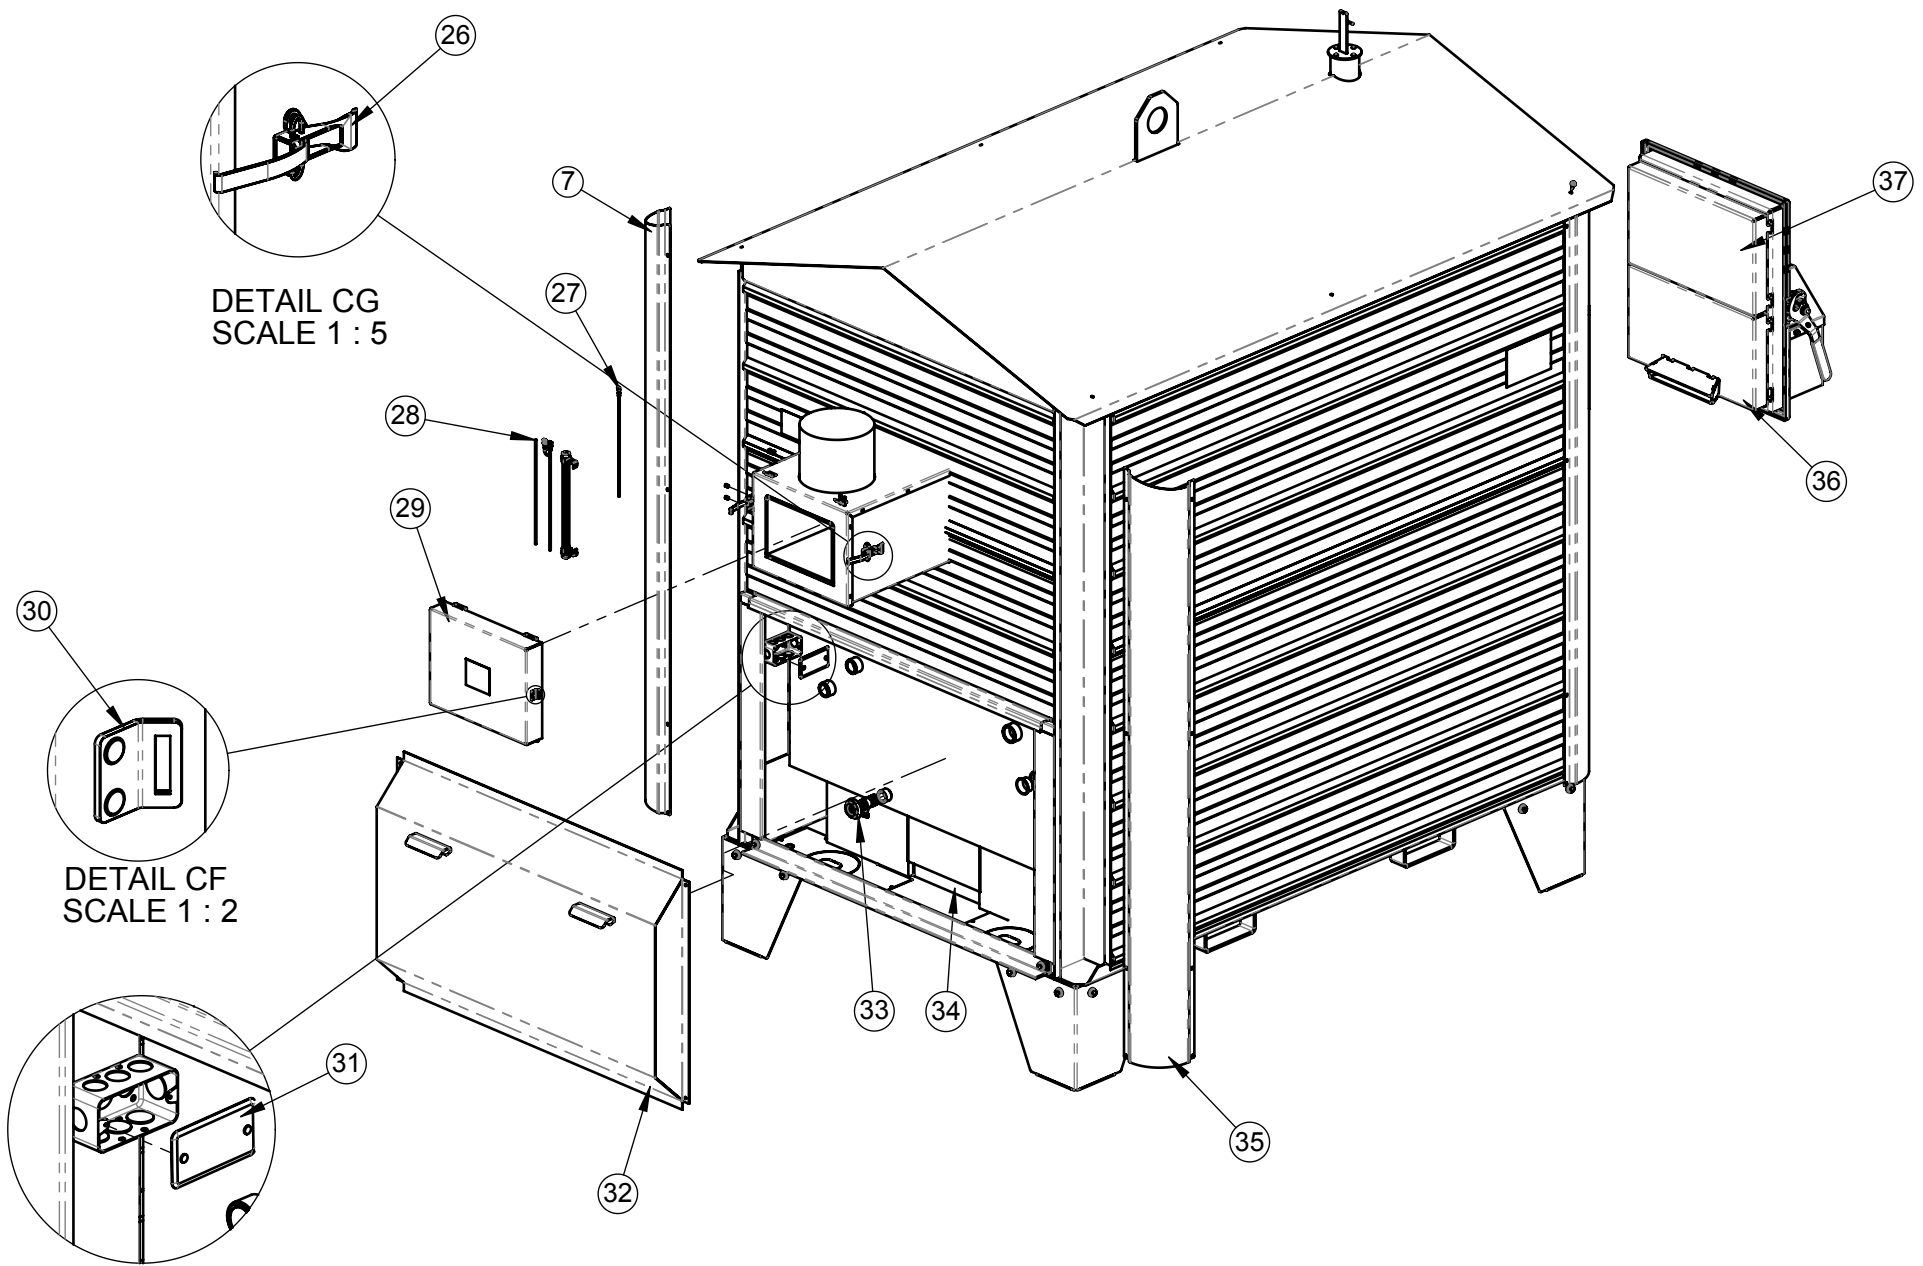

DETAIL CG
SCALE 1 : 5

DETAIL CF
SCALE 1 : 2

DETAIL CE
SCALE 1 : 7

For parts: www.stove-parts.net

Pro-Fab Industries
Cozeburn 450 (819658)
Service Parts List 820059 R0
Page 3 of 4