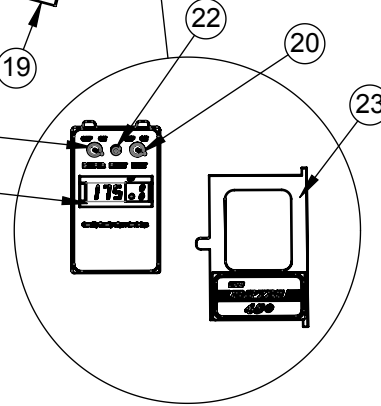

DETAIL BS
SCALE 1 : 8