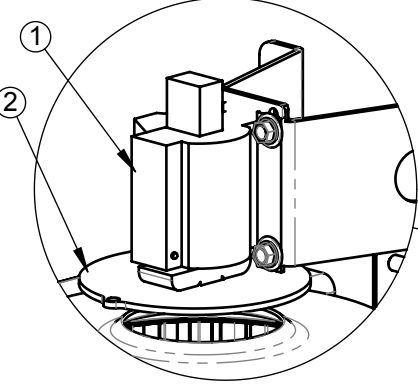

DETAIL BW
SCALE 1 : 20

DETAIL BV
SCALE 1 : 3