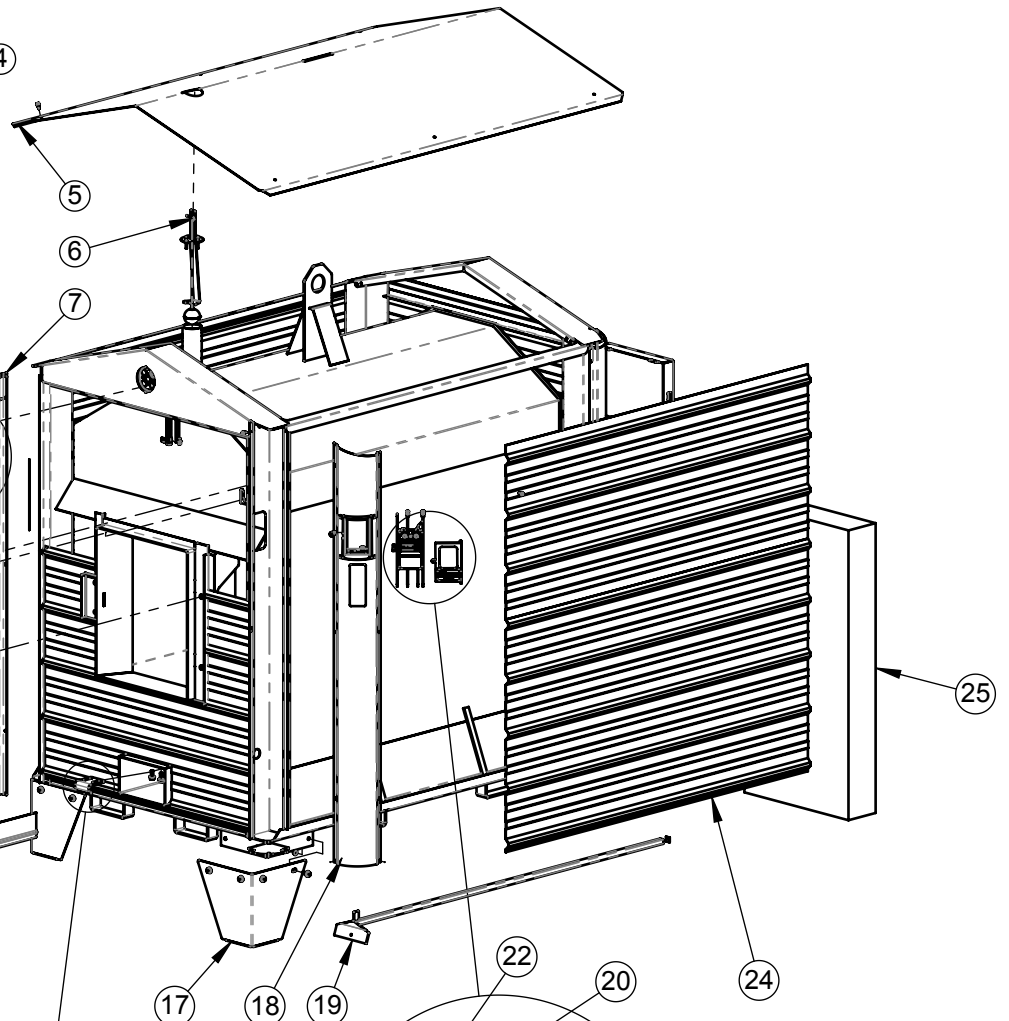

DETAIL BW
SCALE 1 : 20

DETAIL BV
SCALE 1 : 3