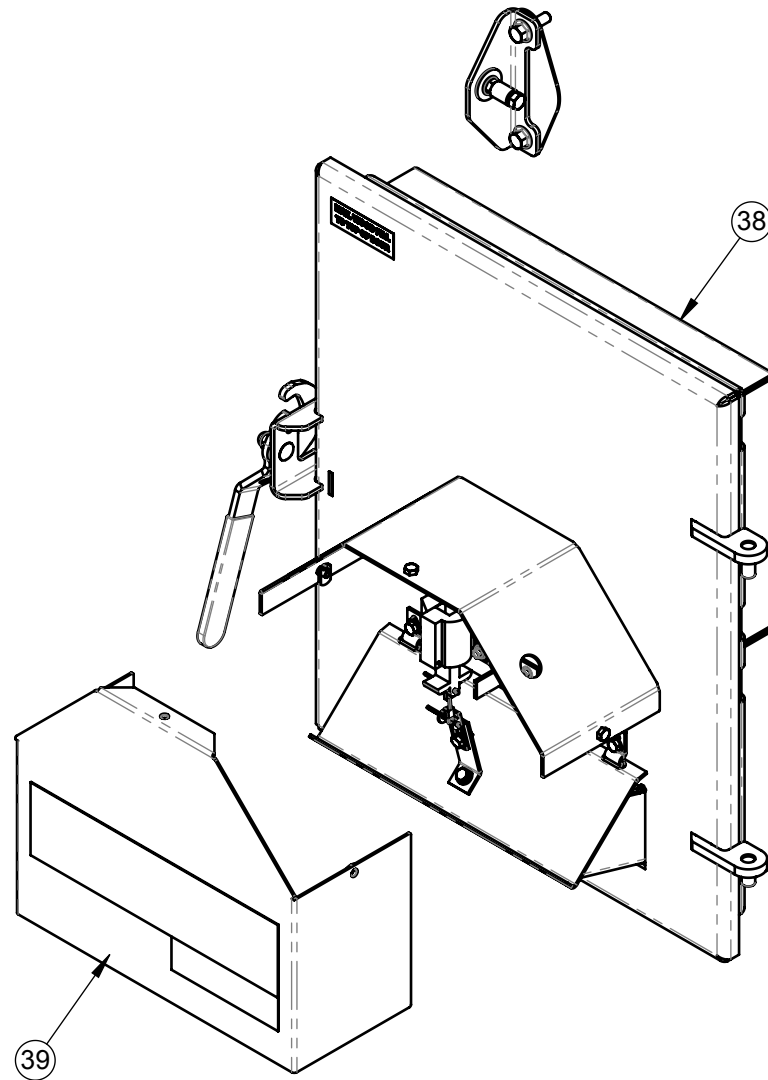

Pro-Fab Industries
 Empyre 450 (819690)
 Service Parts List 820056 R0
 Page 3 of 4

Optional: Natural Draft Door

ITEM NO.	PART NUMBER	DESCRIPTION	QTY.	Not Shown
1	801104	Solenoid, 4x240	1	
2	806103	Damper Lid, FA Door	1	
3	810267	Glass, Jam Jar, Light Fixture	1	
4	817894	Cover, Metal	1	
5	811064	Roof, 450	1	
6	811022	Lid, Level Indicator, Empyre (Assembled)	1	
7	811062	Siding Corner, L/H Front & R/H Rear, 450	2	
8	801066	Siding, Tough Rib, 29 ga. Black 45.875 in. Emp 450	1	
9	814186	Rope, Fiberglass, Super Duty, Insulation, White, 0.75 in.	1	
10	819729	Forced Air Door, Cozeburn 450 (Service)	1	
11	807804	Damper Cover, FA Door, Cozeburn (Assembled)	1	
12	800787	Blower, 163.9 CFM max, 0.5 SP max, 0.95 Amp, 1500 RPM	1	
13	809397	Ash Tray, 450 (Assembled)	1	
14	803394	Shim, Door Hinge	2	
15	806502	Latch Keeper, Ash Tray	1	
16	803393	Door Hinge, Vertical	1	
17	803302	Leg, Empyre, 450	4	
18	819688	Siding Corner, R/H Front, 450 (Welded)	1	
19	815188	Rake, 450	1	
20	800836	Switch, Toggle, 4x846	2	
21	810268	Display, Temperature Controller, Electronic, TS	1	
22	800811	Breaker, Circuit, 1 Amp (106-M2-P10-1A)	1	