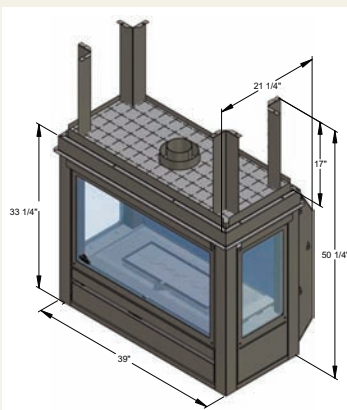

SIROCCO

URBAN FLAME

The SIROCCO panoramic model captures all eyes thanks to its glass surface that gives you a stunning view on the flame. Whether you choose the glass ember bed, artificial logs or both, your entire family will gather around this fireplace.

Model	SIROCCO (panoramic)			Glass type
	NG	LPG	Min. BTU	
BTU's (Input)	25,000	27,000 32,000	12,500 17,280 20,480	Tempered Tempered Ceramic
Venting	Top	Rigid venting	Flex venting	
		4" X 6 3/4"	4" X 7"	
Dimensions	Real	Framing		
• Height	33 3/4"	50 3/4"		
• Width	39"	39"		
• Depth	17 1/2"	21 1/2"		
Glass size	Real	Framing		
• Large	30 3/4"	33 3/4"		
• Small	9 3/4"	11 3/4"		
Glass area (in ²)	863			
Steady state	79%			
Blower/fan kit	Option			
Electronic ignition	Yes			

Certified under national Canadian and American standards ANSI Z21.50 - 2012 • CSA 2.22-2012 for direct vented gas fireplace

ADVANTAGES AND FEATURES

- Up to 32,000 BTU
- Full-vision fireplace
- Clear glass embers included
- Very realistic logs (optional)
- Electronic ignition with battery-powered troubleshooter and adjustable heat and flame height control
- Reversible inside panel with brick pattern on one side and black metallic finish on the other side
- Top exhaust vent
- Protective grille included
- Original burner design for an unparalleled flame
- PROFLAMME 2 remote control included
- Available for propane or natural gas
- "SmartCase"™ cartridge exclusive to J. A. ROBY
- Certified for all the rooms in the house
- Can work with or without electricity
- Backed by the J. A. ROBY limited lifetime warranty