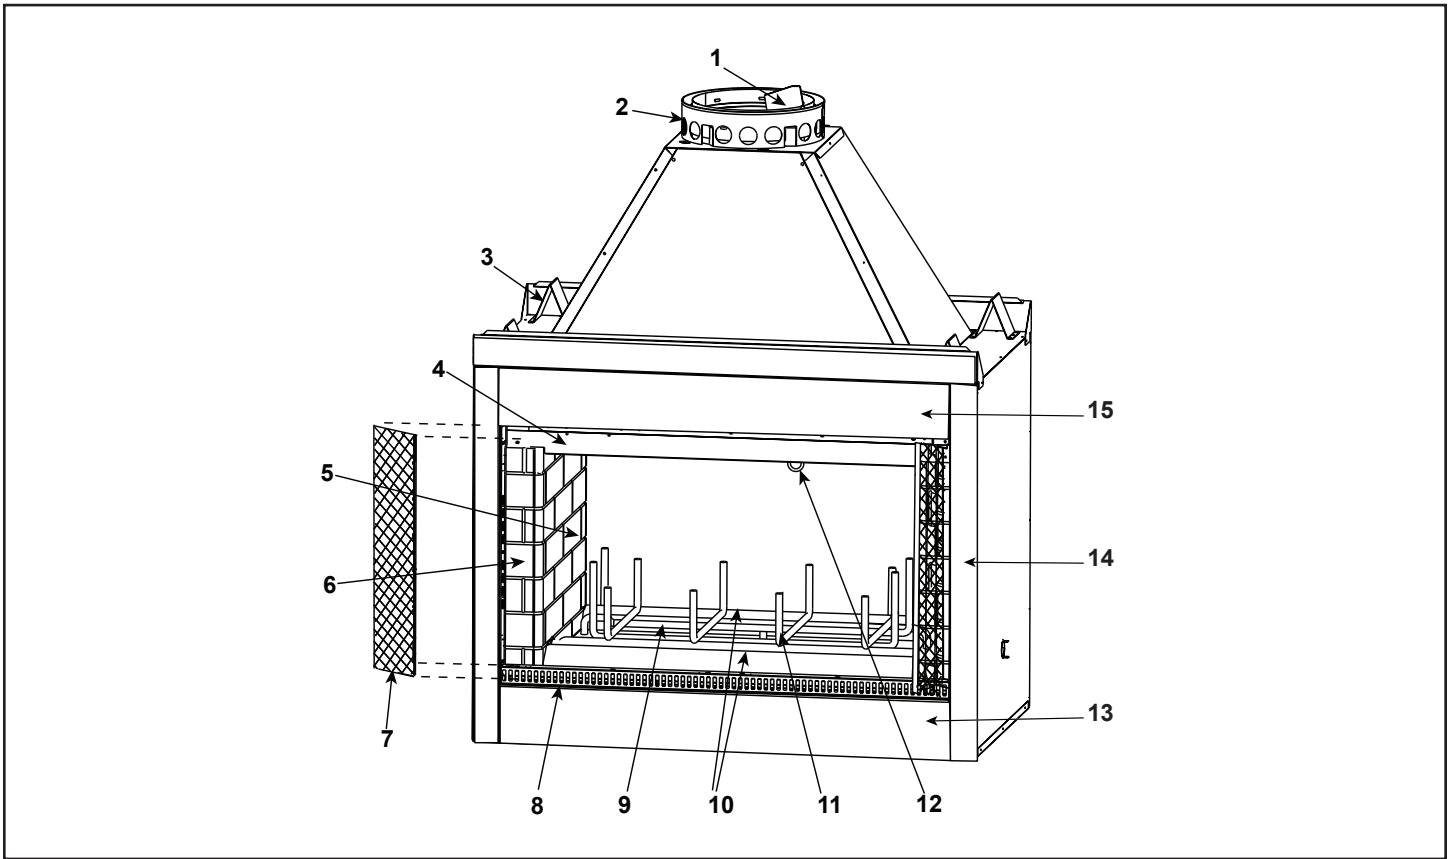

Service Parts

DSR42

42" See-thru
Woodburning Fireplace

Beginning Manufacturing Date: Apr 1992
Ending Manufacturing Date: Active

IMPORTANT: THIS IS DATED INFORMATION. Parts must be ordered from a dealer or distributor. **Hearth and Home Technologies does not sell directly to consumers.** Provide model number and serial number when requesting service parts from your dealer or distributor.

ITEM	DESCRIPTION	COMMENTS	PART NUMBER
1	Damper Blade Assembly		SRV34487
2	Starter Section Assembly		22072B
3	Top Standoffs	Qty 4 req	SRV4044-111
4	Smoke Shield	Qty 2 req	SRV16829BK
5	Refractory - Back	Qty 2 req	16672
6	Refractory - Side	Qty 4 req	16948A
7	Firescreen Assembly	Qty 4 req	26053
	Firescreen Handle		SRV10002
8	Door Support	Qty 2 req	16697
9	Hearth Refractory		16673A
10	Ashlip	Qty 2 req	16674B
11	Grate		GR11
12	Damper Control		16663
13	Front Face (Bottom)		SRV12848BK
14	Column (Right or Left)		SRV16689BK
15	Front Face (Top)		SRV16687BK