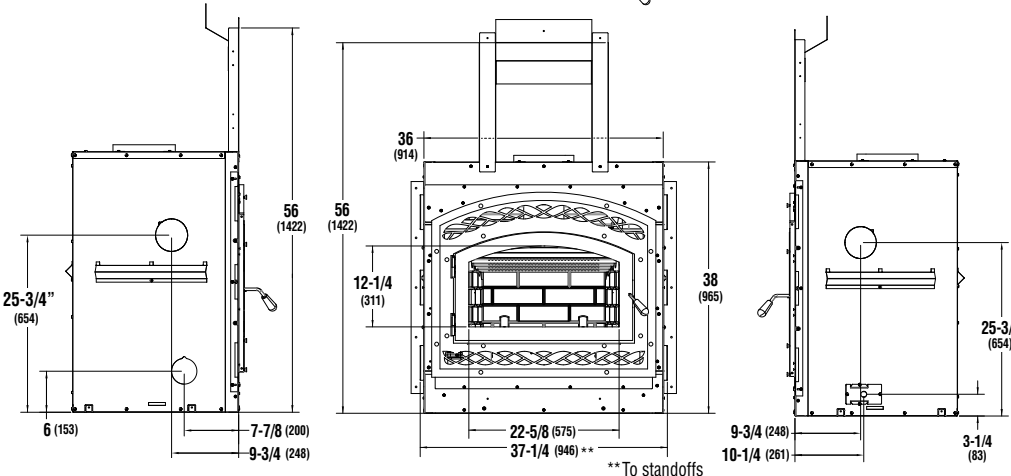

## EPA Wood Burning Fireplaces Specifications

PRODUCT REFERENCE INFORMATION	
Model: WCT6920WS, Cat. No. F4482	
Weight	330 lbs
Height	38"
Width	37-1/4"
Depth	25-1/8"
Firebox W x H x D measured in front	22" x 11-3/4" x 12"

Framing Dimensions

**Rough Framing Face**  
(dimension includes finish material inside framing, if any)

\* For flush framing installations

❶ Combustible materials can NOT be used in the space directly above the fireplace. Do not fill the space above the fireplace with any material (Except the wood framing)

Report No. 14-199 R1

Listed to ULC-S610 & UL-127

EPA certification test emission value  
1.9 g/hr per 2020 NSPS (cordwood)

NOTES
Diagrams, illustrations and photographs are not to scale – consult installation instructions. Product designs, materials, dimensions, specifications, colors and prices are subject to change or discontinuation without notice.
All framing dimensions include sheathing.
* The fireplace must not be in contact with any insulation or loose filling material. Cover the insulation with drywall panels around the fireplace.

Listing Information

Fireplace Dimensions