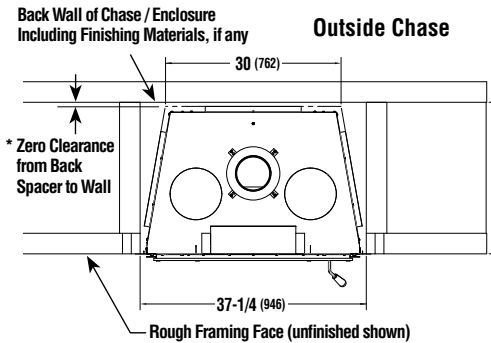

NOTES
Diagrams, illustrations and photographs are not to scale – consult installation instructions. Product designs, materials, dimensions, specifications, colors and prices are subject to change or discontinuation without notice.
All framing dimensions include sheathing.
* The fireplace must not be in contact with any insulation or loose filling material. Cover the insulation with drywall panels around the fireplace.

Listing Information

Fireplace Dimensions