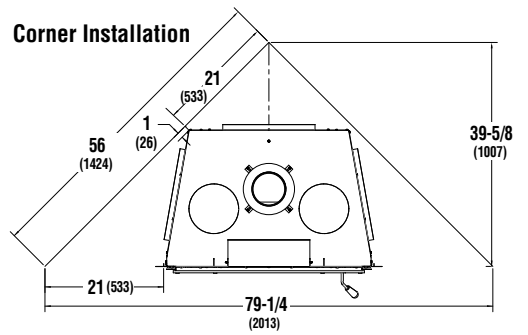

## EPA Wood Burning Fireplaces Specifications

PRODUCT REFERENCE INFORMATION	
Model: WCT6920WS, Cat. No. F4482	
Weight	330 lbs
Height	38"
Width	37-1/4"
Depth	25-1/8"
Firebox W x H x D measured in front	22" x 11-3/4" x 12"

Framing Dimensions

**Rough Framing Face**  
(dimension includes finish material inside framing, if any)

\* For flush framing installations

❶ Combustible materials can NOT be used in the space directly above the fireplace. Do not fill the space above the fireplace with any material (Except the wood framing)

Report No. 14-199 R1

Listed to ULC-S610 & UL-127

EPA certification test emission value  
1.9 g/hr per 2020 NSPS (cordwood)

NOTES
Diagrams, illustrations and photographs are not to scale – consult installation instructions. Product designs, materials, dimensions, specifications, colors and prices are subject to change or discontinuation without notice.
All framing dimensions include sheathing.
* The fireplace must not be in contact with any insulation or loose filling material. Cover the insulation with drywall panels around the fireplace.