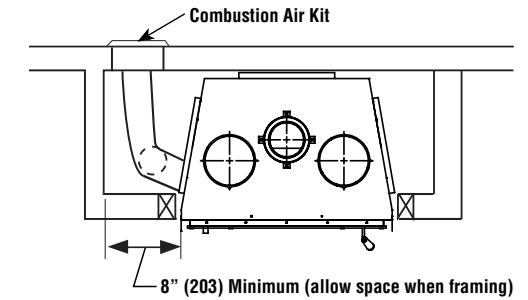

## EPA Wood Burning Fireplaces Specifications

PRODUCT REFERENCE INFORMATION	
Model: WCT6920WS, Cat. No. F4482	
Weight	330 lbs
Height	38"
Width	37-1/4"
Depth	25-1/8"
Firebox W x H x D measured in front	22" x 11-3/4" x 12"

Framing Dimensions

**Rough Framing Face**  
(dimension includes finish material inside framing, if any)

\* For flush framing installations

❶ Combustible materials can NOT be used in the space directly above the fireplace. Do not fill the space above the fireplace with any material (Except the wood framing)

Report No. 14-199 R1

Listed to ULC-S610 & UL-127

EPA certification test emission value  
1.9 g/hr per 2020 NSPS (cordwood)

NOTES
Diagrams, illustrations and photographs are not to scale – consult installation instructions. Product designs, materials, dimensions, specifications, colors and prices are subject to change or discontinuation without notice.
All framing dimensions include sheathing.
* The fireplace must not be in contact with any insulation or loose filling material. Cover the insulation with drywall panels around the fireplace.