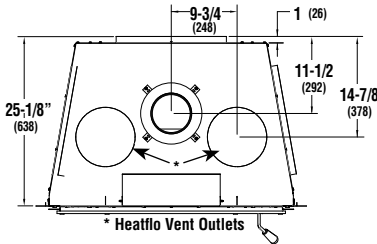

## EPA Wood Burning Fireplaces Specifications

PRODUCT REFERENCE INFORMATION	
Model: WCT6920WS, Cat. No. F4482	
Weight	330 lbs
Height	38"
Width	37-1/4"
Depth	25-1/8"
Firebox W x H x D measured in front	22" x 11-3/4" x 12"

Framing Dimensions

**Rough Framing Face**  
(dimension includes finish material inside framing, if any)

\* For flush framing installations

❶ Combustible materials can NOT be used in the space directly above the fireplace. Do not fill the space above the fireplace with any material (Except the wood framing)

Report No. 14-199 R1

Listed to ULC-S610 & UL-127

EPA certification test emission value  
1.9 g/hr per 2020 NSPS (cordwood)

NOTES
Diagrams, illustrations and photographs are not to scale – consult installation instructions. Product designs, materials, dimensions, specifications, colors and prices are subject to change or discontinuation without notice.
All framing dimensions include sheathing.
* The fireplace must not be in contact with any insulation or loose filling material. Cover the insulation with drywall panels around the fireplace.