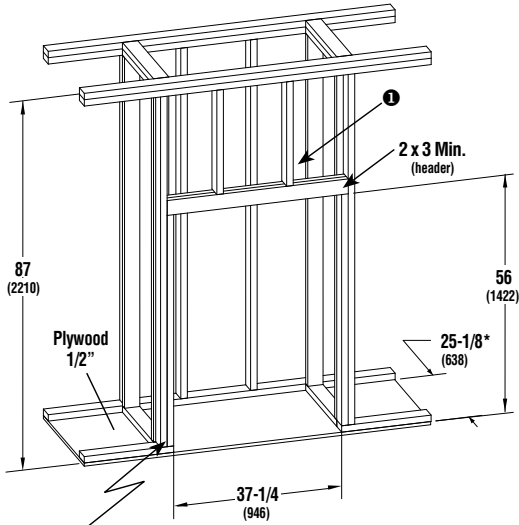

## EPA Wood Burning Fireplaces Specifications

PRODUCT REFERENCE INFORMATION	
Model: WCT6920WS, Cat. No. F4482	
Weight	330 lbs
Height	38"
Width	37-1/4"
Depth	25-1/8"
Firebox W x H x D measured in front	22" x 11-3/4" x 12"

Framing Dimensions

**Rough Framing Face**  
(dimension includes finish material inside framing, if any)

\* For flush framing installations

❶ Combustible materials can NOT be used in the space directly above the fireplace. Do not fill the space above the fireplace with any material (Except the wood framing)