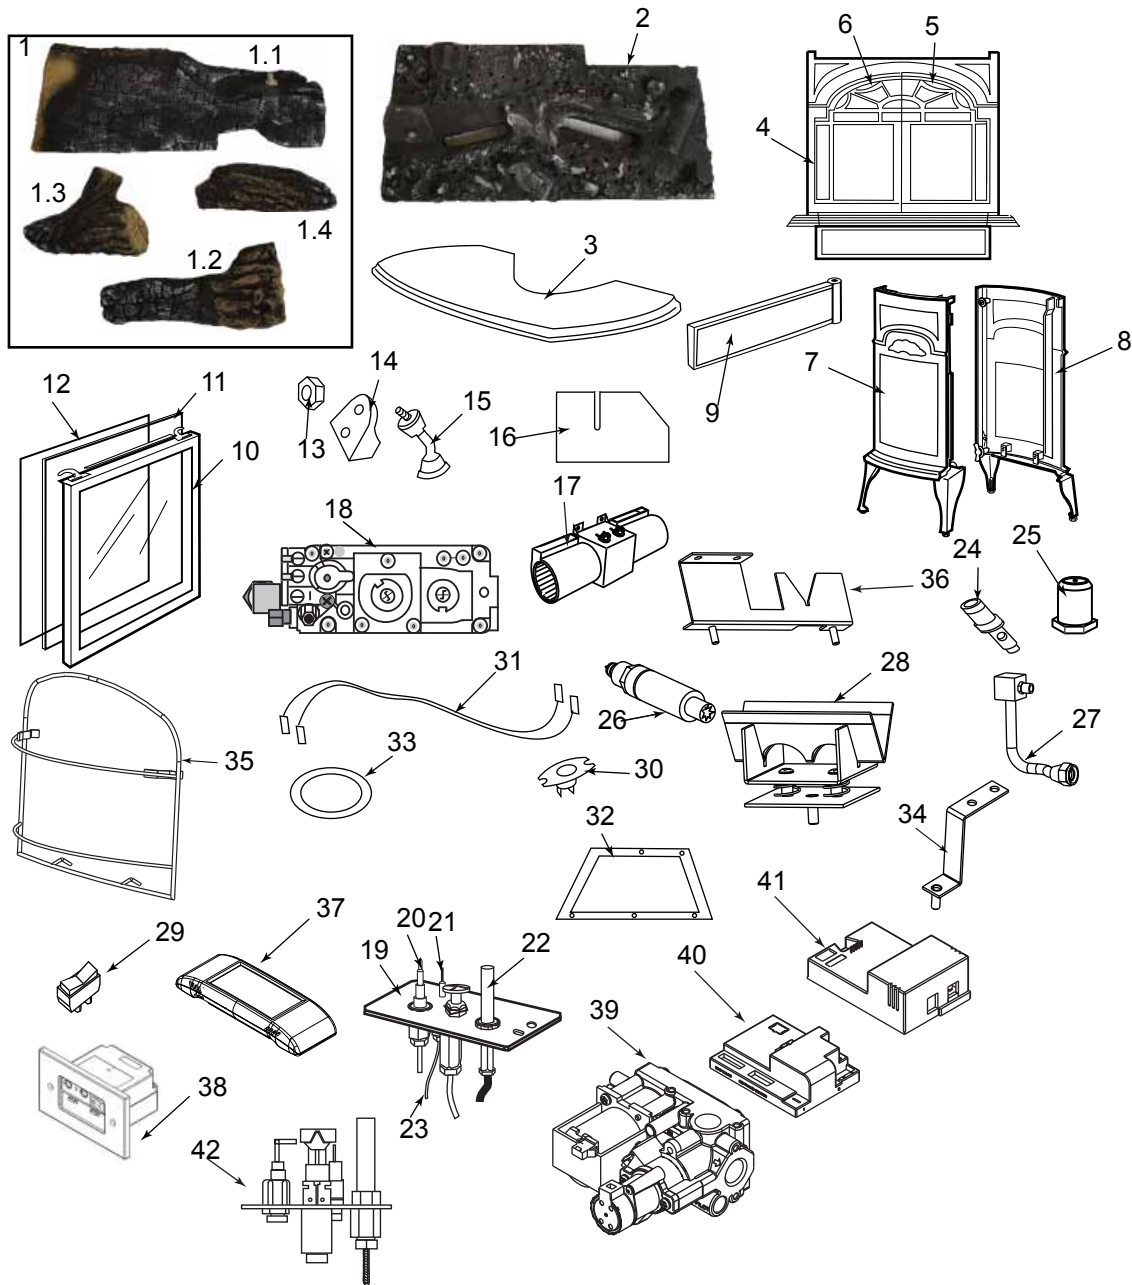

Active Skus

SDVTSCCB (Classic Black)	SDDVTCBSB (Classic Black)
SDVTSCBS (Biscuit)	SDDVTBSSB (Biscuit)
SDVTSCBM (Majolica Brown)	SDDVTBMSB (Majolica Brown)
SDVTSCBD (Bordeaux)	SDDVTBDSB (Bordeaux)

Retired Skus

SDDVTCBSB (Classic Black) - End Manufacturing Date: October 2015
SDDVTCBSSB (Biscuit) - End Manufacturing Date: October 2015
SDDVTCBMSB (Majolica Brown) - End Manufacturing Date: October 2015
SDDVTCBDSB (Bordeaux) - End Manufacturing Date: October 2015