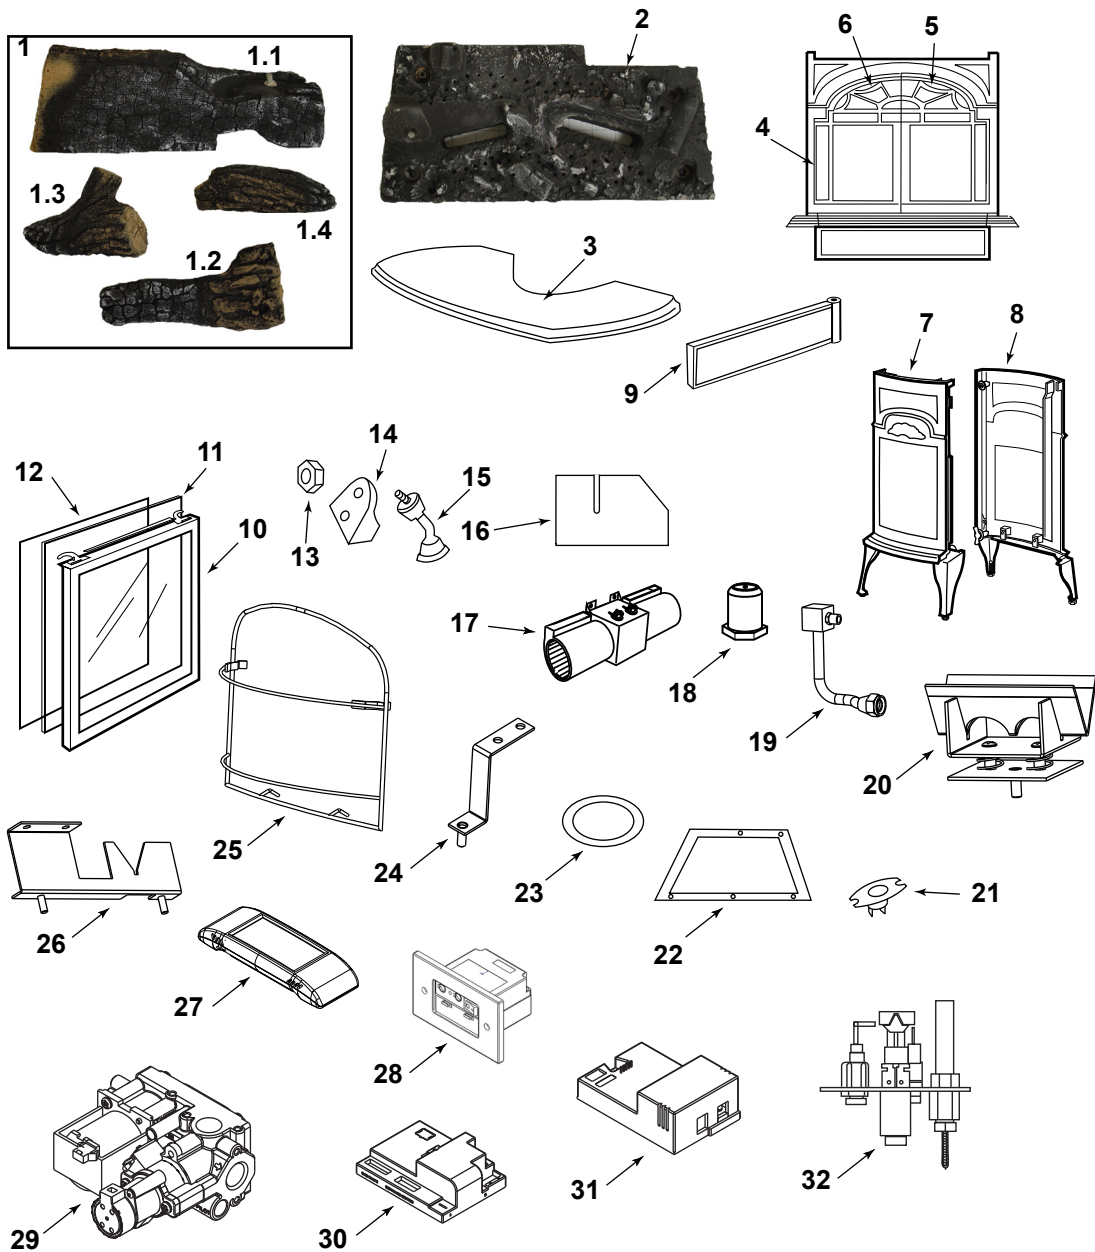

Direct Vent Gas Heater
With Signature Command System
Last Serial #HF1780423

Beginning Manufacturing Date: NA
Ending Manufacturing Date: March 2019

SDVTSCCB (Classic Black)
SDVTSCBS (Biscuit)

SDVTSCBM (Majolica Brown)
SDVTSCBD (Bordeaux)

IMPORTANT: THIS IS DATED INFORMATION. Parts must be ordered from a dealer or distributor. **Hearth and Home Technologies does not sell directly to consumers.** Provide model number and serial number when requesting service parts from your dealer or distributor.

**Stocked
at Depot**

ITEM	DESCRIPTION	COMMENTS	PART NUMBER	
1	Log Set, Complete		20012551	Y
1.1	Log, Rear	No longer available, Must order complete assembly	20012546	
1.2	Log, Right		20012548	
1.3	Log, Left		20012547	
1.4	Log, Top		20012915	
2	Ember Bed Assembly		20012492	Y
3	Top	Classic Black	30001276A	
		Biscuit	30003305A	
		Bordeaux	30006752A	
		Brown Majolica	30004897A	
4	Front, Operable Door	Classic Black	30001496A	
		Biscuit	30003302A	
		Bordeaux	30006753A	
		Brown Majolica	30004899A	
5	Door, Right (Use Magnet) (Pre 7/2007 units must order Left and Righth together)	Classic Black	30004081A	
		Biscuit	30004089A	
		Bordeaux	30006754A	
		Brown Majolica	30004901A	
6	Door, Left (Use Magnet) (Pre 7/2007 units must order Left and Righth together)	Classic Black	30004082A	
		Biscuit	30004090A	
		Bordeaux	30006755A	
		Brown Majolica	30004900A	
7	End, Left	Classic Black	30001280A	
		Biscuit	30003300A	
		Bordeaux	30006750A	
		Brown Majolica	30004895A	
8	End, Right	Classic Black	30001279A	
		Biscuit	30003301A	
		Bordeaux	30006751A	
		Brown Majolica	30004896A	
9	Door, Control		1301087A	
10	Glass Frame Assembly		30000127	Y
11	Glass		1601691	Y
12	Gasket, Glass (Medium Knit)		1203702K	
13	Nut, Hex Jam 3/8-16 TOPLK-Z	Pkg of 10	1203290-10	
14	Pawl Assembly, Ash Door		30002362	
15	Front Steel Handle/Shaft - NI/VER		30002717	Y

Additional service parts on following page